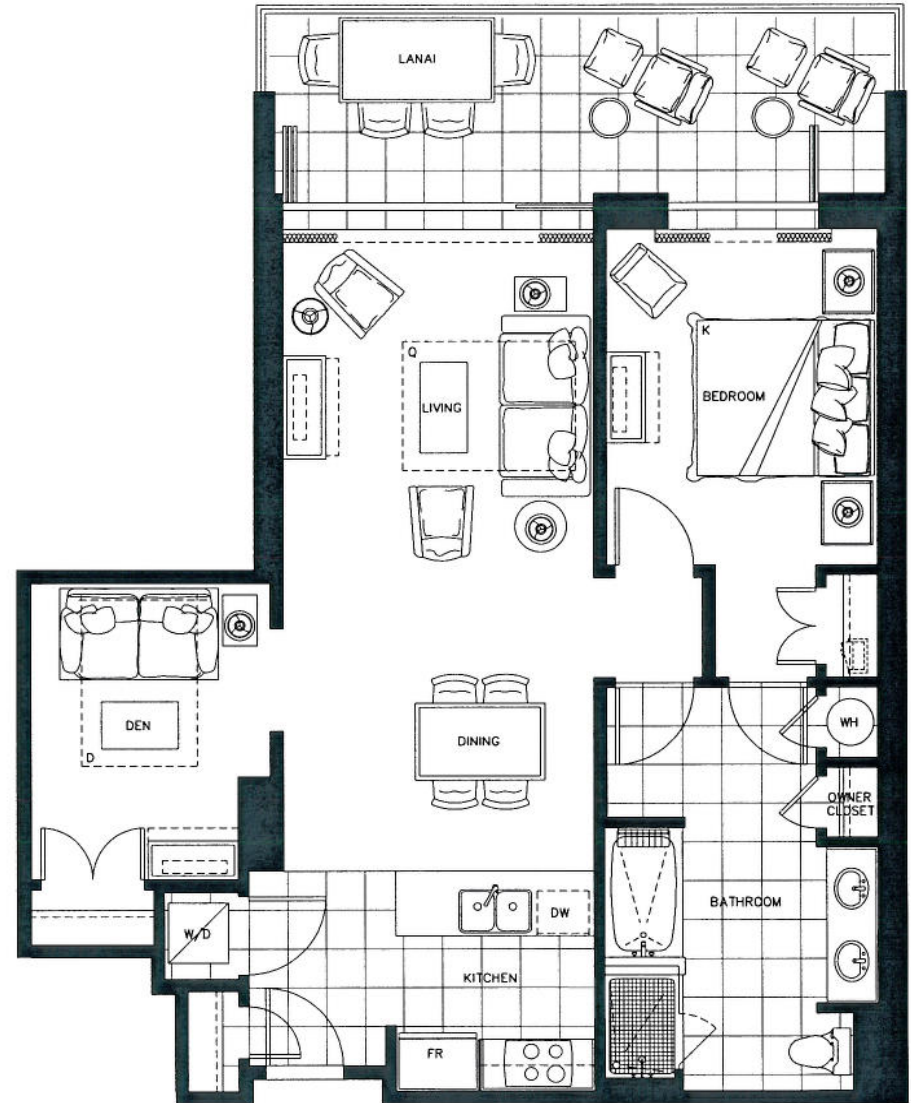

ONE BEDROOM & DEN

Plan BDi

950 sq. ft. Interior

190 sq. ft. Lanai

(1 of 7)

Suites: 142, 242, 342, 442, 542,

642, 742

Subject to change. Developer reserves the right to make changes and modifications at any time without notice.