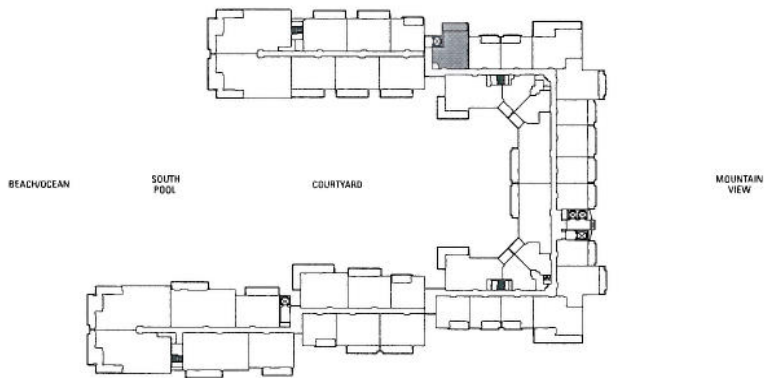

ONE BEDROOM & DEN

Plan BDi

950 sq. ft. Interior

190 sq. ft. Lanai

(1 of 7)

Suites: 142, 242, 342, 442, 542,

642, 742

Subject to change. Developer reserves the right to make changes and modifications at any time without notice.