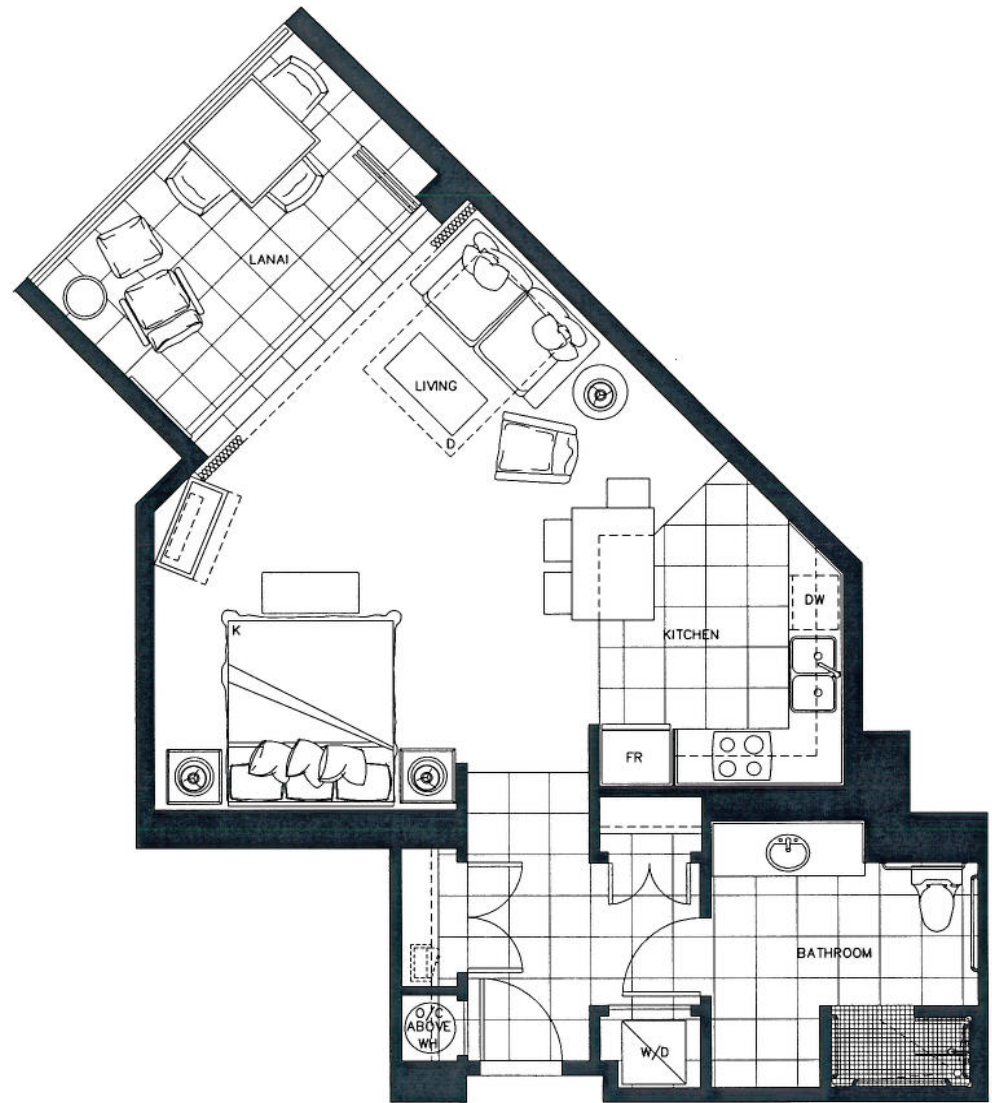

Hokulani

STUDIO

Plan A1

583 sq. ft. Interior

114 sq. ft. Lanai

(1 of 16)

Suites: 223, 233, 323, 333, 423,

433, 523, 533, 623, 633,

723, 733, 823, 833, 923,

933

Subject to change. Developer reserves the right to make changes and modifications at any time without notice.

STUDIO

Plan A1a-ADA

595 sq. ft. Interior

114 sq. ft. Lanai

(1 of 4)

Suites: 319, 337, 419, 437

Subject to change. Developer reserves the right to make changes and modifications at any time without notice.

STUDIO

Plan A1a

595 sq. ft. Interior

114 sq. ft. Lanai

(1 of 10)

Suites: 219, 237, 519, 537, 619,
637, 719, 737, 819, 837