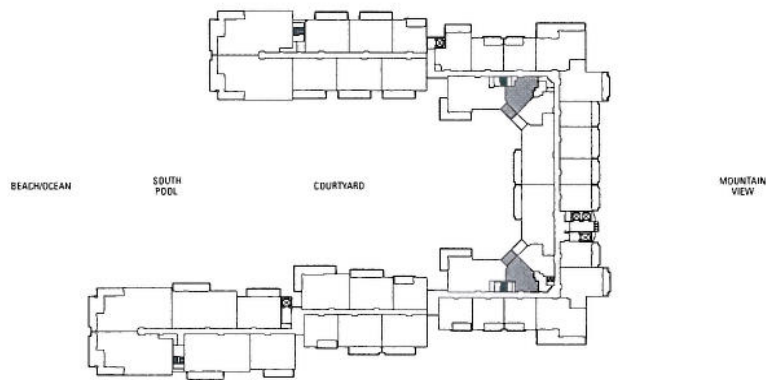

Hokulani

STUDIO

Plan A1

583 sq. ft. Interior

114 sq. ft. Lanai

(1 of 16)

Suites: 223, 233, 323, 333, 423,

433, 523, 533, 623, 633,

723, 733, 823, 833, 923,

933

Subject to change. Developer reserves the right to make changes and modifications at any time without notice.

STUDIO

Plan A1a-ADA

595 sq. ft. Interior

114 sq. ft. Lanai

(1 of 4)

Suites: 319, 337, 419, 437

Subject to change. Developer reserves the right to make changes and modifications at any time without notice.

STUDIO

Plan A1a

595 sq. ft. Interior

114 sq. ft. Lanai

(1 of 10)

Suites: 219, 237, 519, 537, 619,
637, 719, 737, 819, 837