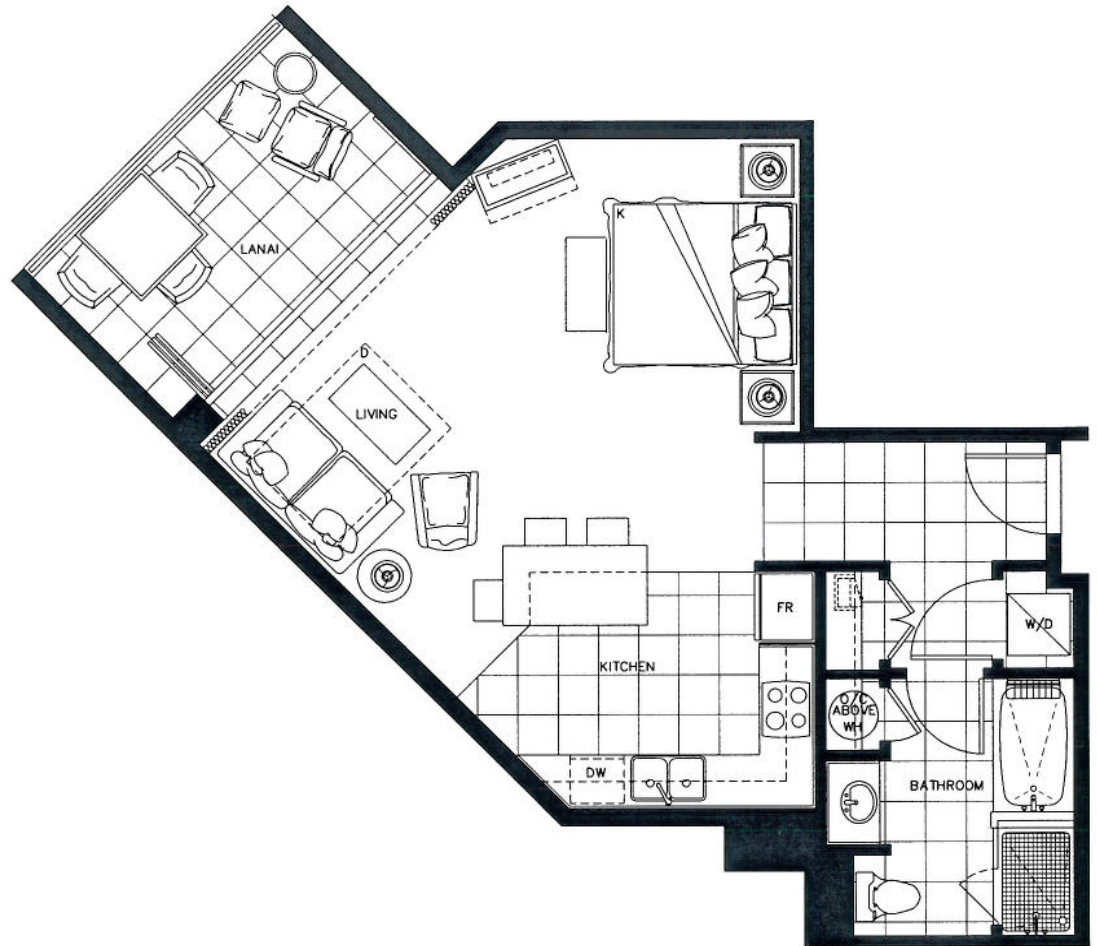

Hokulani

STUDIO

Plan A1

583 sq. ft. Interior

114 sq. ft. Lanai

(1 of 16)

Suites: 223, 233, 323, 333, 423,

433, 523, 533, 623, 633,

723, 733, 823, 833, 923,

933

Subject to change. Developer reserves the right to make changes and modifications at any time without notice.

STUDIO

Plan A1a-ADA

595 sq. ft. Interior

114 sq. ft. Lanai

(1 of 4)

Suites: 319, 337, 419, 437

Subject to change. Developer reserves the right to make changes and modifications at any time without notice.

STUDIO

Plan A1a

595 sq. ft. Interior

114 sq. ft. Lanai

(1 of 10)

Suites: 219, 237, 519, 537, 619,
637, 719, 737, 819, 837