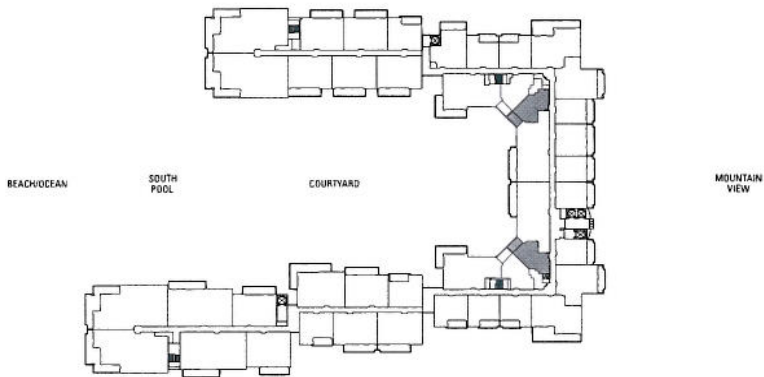

Hokulani

STUDIO

Plan A1

583 sq. ft. Interior

114 sq. ft. Lanai

(1 of 16)

Suites: 223, 233, 323, 333, 423,

433, 523, 533, 623, 633,

723, 733, 823, 833, 923,

933

Subject to change. Developer reserves the right to make changes and modifications at any time without notice.

STUDIO

Plan A1a-ADA

595 sq. ft. Interior

114 sq. ft. Lanai

(1 of 4)

Suites: 319, 337, 419, 437

Subject to change. Developer reserves the right to make changes and modifications at any time without notice.

STUDIO

Plan A1a

595 sq. ft. Interior

114 sq. ft. Lanai

(1 of 10)

Suites: 219, 237, 519, 537, 619,
637, 719, 737, 819, 837