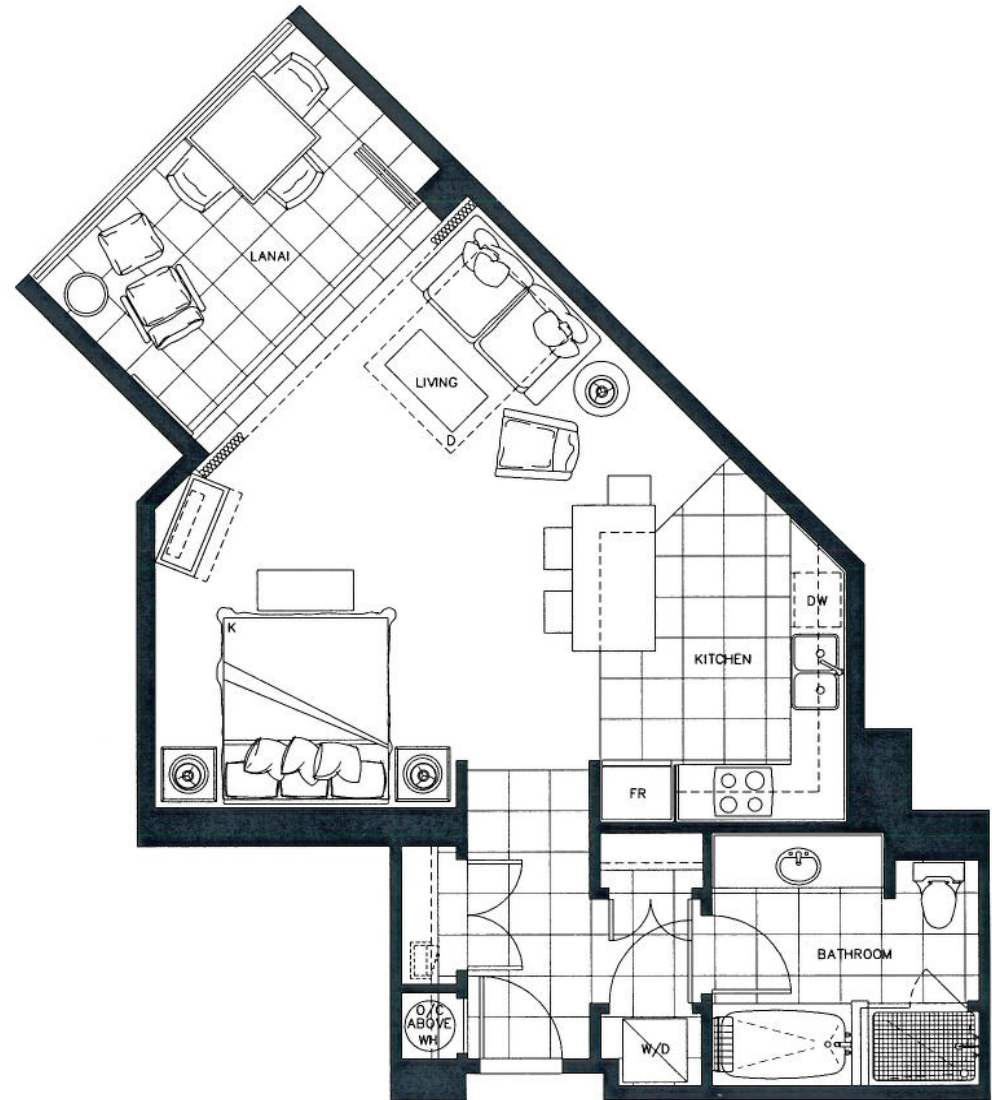

Hokulani

STUDIO

Plan A1

583 sq. ft. Interior

114 sq. ft. Lanai

(1 of 16)

Suites: 223, 233, 323, 333, 423,

433, 523, 533, 623, 633,

723, 733, 823, 833, 923,

933

Subject to change. Developer reserves the right to make changes and modifications at any time without notice.

STUDIO

Plan A1a-ADA

595 sq. ft. Interior

114 sq. ft. Lanai

(1 of 4)

Suites: 319, 337, 419, 437

Subject to change. Developer reserves the right to make changes and modifications at any time without notice.

STUDIO

Plan A1a

595 sq. ft. Interior

114 sq. ft. Lanai

(1 of 10)

Suites: 219, 237, 519, 537, 619,
637, 719, 737, 819, 837