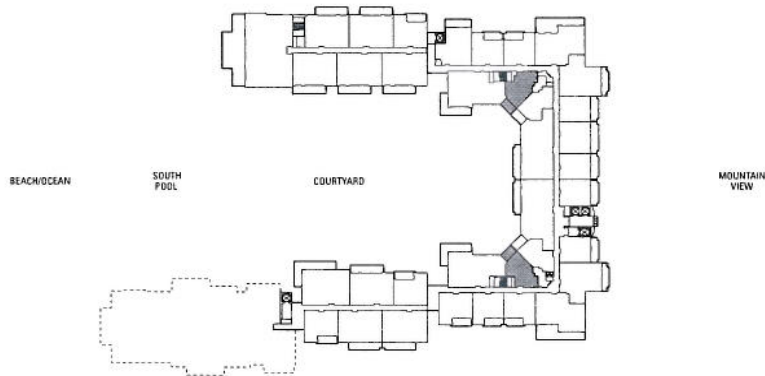

Hokulani

STUDIO

Plan A1

583 sq. ft. Interior

114 sq. ft. Lanai

(1 of 16)

Suites: 223, 233, 323, 333, 423,

433, 523, 533, 623, 633,

723, 733, 823, 833, 923,

933

Subject to change. Developer reserves the right to make changes and modifications at any time without notice.

STUDIO

Plan A1a-ADA

595 sq. ft. Interior

114 sq. ft. Lanai

(1 of 4)

Suites: 319, 337, 419, 437

Subject to change. Developer reserves the right to make changes and modifications at any time without notice.

STUDIO

Plan A1a

595 sq. ft. Interior

114 sq. ft. Lanai

(1 of 10)

Suites: 219, 237, 519, 537, 619,
637, 719, 737, 819, 837