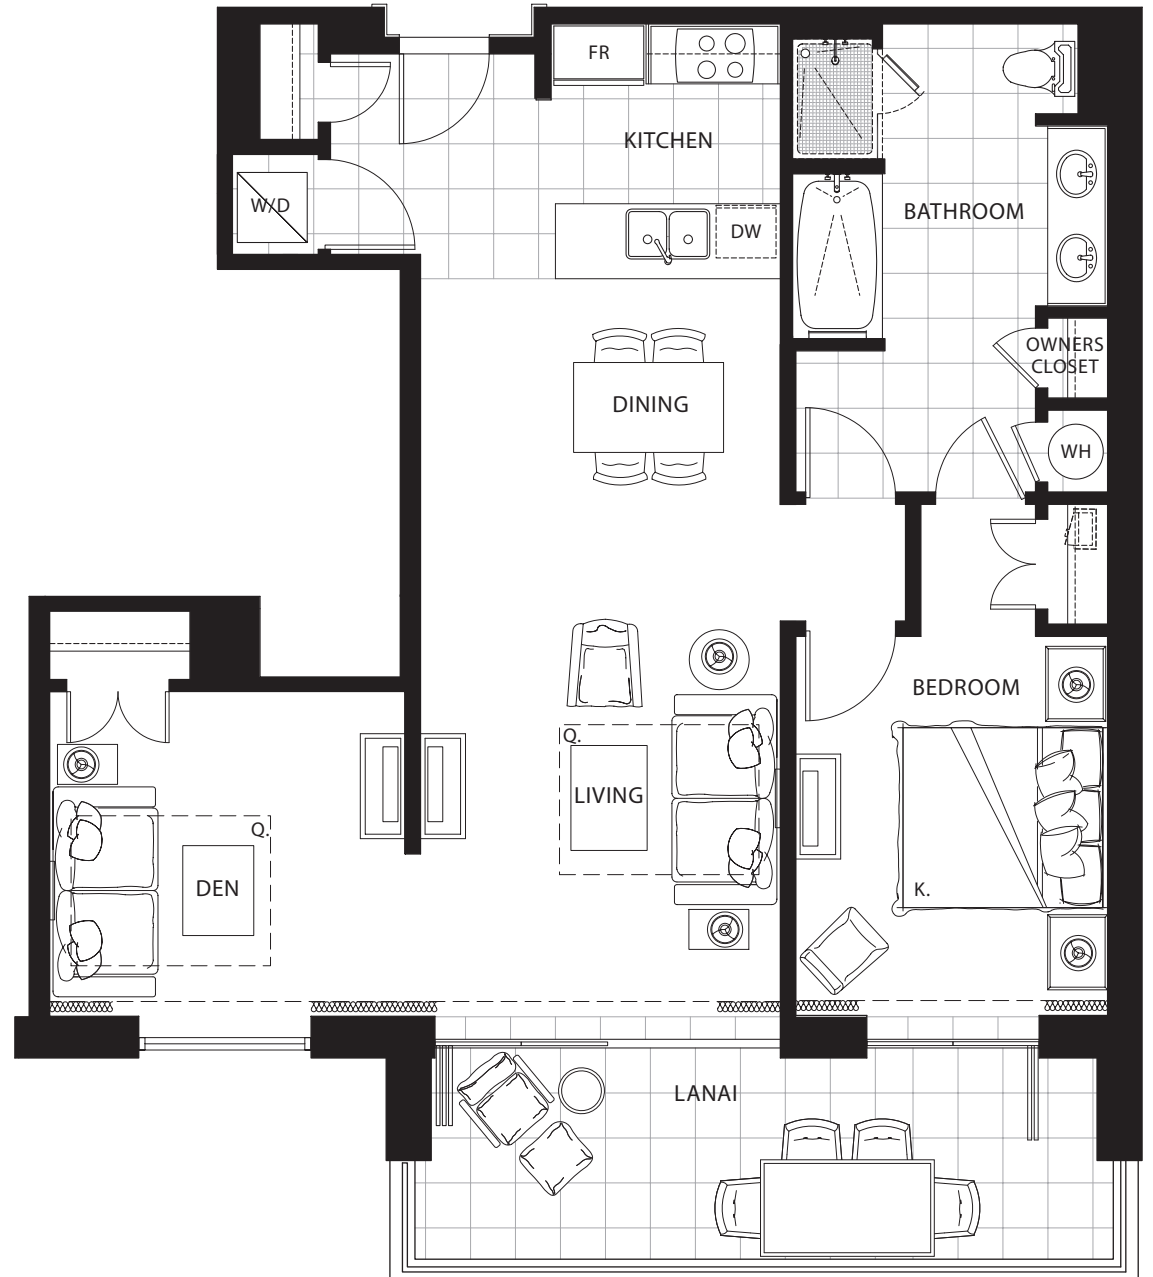

ONE BEDROOM & DEN

Plan BD1

915 sq. ft. Interior

175 sq. ft. Lanai

Suites: 112*, 140*, 212*, 240, 312,
340, 412, 440, 512, 540,
612, 640, 712, 740

* Lanai area larger than noted

Subject to change. Developer reserves the right to make changes and modifications at any time without notice.

ONE BEDROOM & DEN

Plan BD2

945 sq. ft. Interior

180 sq. ft. Lanai

Suites: 106*, 206, 306, 406, 506,
606, 706

* Lanai area larger than noted

BEACH/OCEAN RIVER POOL COURTYARD

MOUNTAIN VIEW

Subject to change. Developer reserves the right to make changes and modifications at any time without notice.

HONUA KAI
KONEA ENCLAVE

ONE BEDROOM & DEN

Plan BD3

955 sq. ft. Interior

180 sq. ft. Lanai

Suites: 108*, 208, 308, 408, 508,
608, 708

* Lanai area larger than noted

BEACH/OCEAN RIVER POOL COURTYARD

MOUNTAIN VIEW

Subject to change. Developer reserves the right to make changes and modifications at any time without notice.