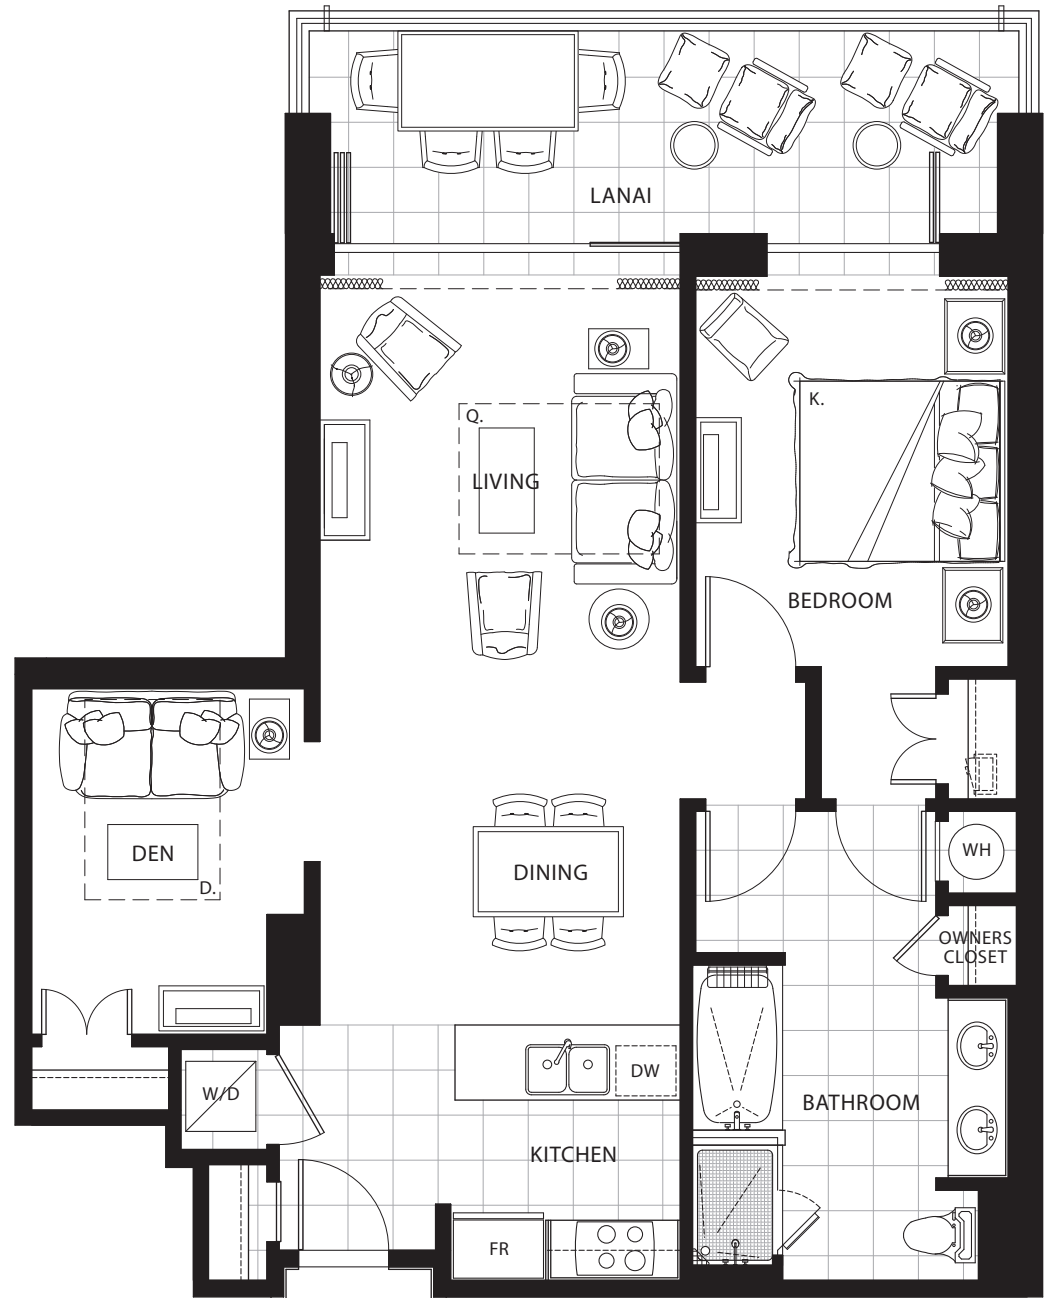

ONE BEDROOM & DEN

Plan BD1

915 sq. ft. Interior

175 sq. ft. Lanai

Suites: 112*, 140*, 212*, 240, 312,
340, 412, 440, 512, 540,
612, 640, 712, 740

* Lanai area larger than noted

Subject to change. Developer reserves the right to make changes and modifications at any time without notice.

ONE BEDROOM & DEN

Plan BD2

945 sq. ft. Interior

180 sq. ft. Lanai

Suites: 106*, 206, 306, 406, 506,
606, 706

* Lanai area larger than noted

BEACH/OCEAN RIVER POOL COURTYARD

MOUNTAIN VIEW

Subject to change. Developer reserves the right to make changes and modifications at any time without notice.

HONUA KAI
KONEA ENCLAVE

ONE BEDROOM & DEN

Plan BD3

955 sq. ft. Interior

180 sq. ft. Lanai

Suites: 108*, 208, 308, 408, 508,
608, 708