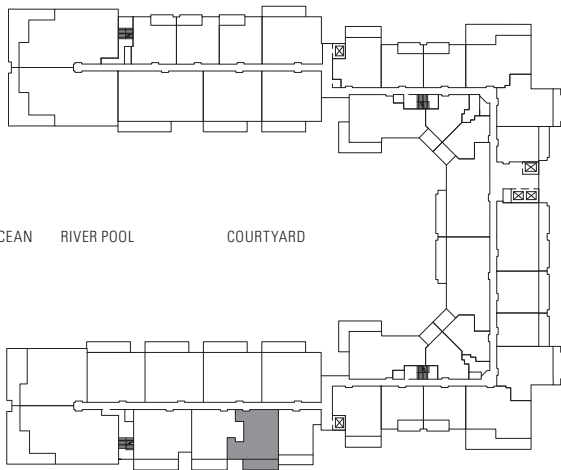

ONE BEDROOM & DEN

Plan BD1

915 sq. ft. Interior

175 sq. ft. Lanai

Suites: 112*, 140*, 212*, 240, 312,
340, 412, 440, 512, 540,
612, 640, 712, 740

* Lanai area larger than noted

Subject to change. Developer reserves the right to make changes and modifications at any time without notice.

ONE BEDROOM & DEN

Plan BD2

945 sq. ft. Interior

180 sq. ft. Lanai

Suites: 106*, 206, 306, 406, 506,
606, 706

* Lanai area larger than noted

BEACH/OCEAN RIVER POOL COURTYARD

MOUNTAIN VIEW

Subject to change. Developer reserves the right to make changes and modifications at any time without notice.

HONUA KAI
KONEA ENCLAVE

ONE BEDROOM & DEN

Plan BD3

955 sq. ft. Interior

180 sq. ft. Lanai

Suites: 108*, 208, 308, 408, 508,
608, 708

* Lanai area larger than noted

BEACH/OCEAN RIVER POOL COURTYARD

MOUNTAIN VIEW

Subject to change. Developer reserves the right to make changes and modifications at any time without notice.