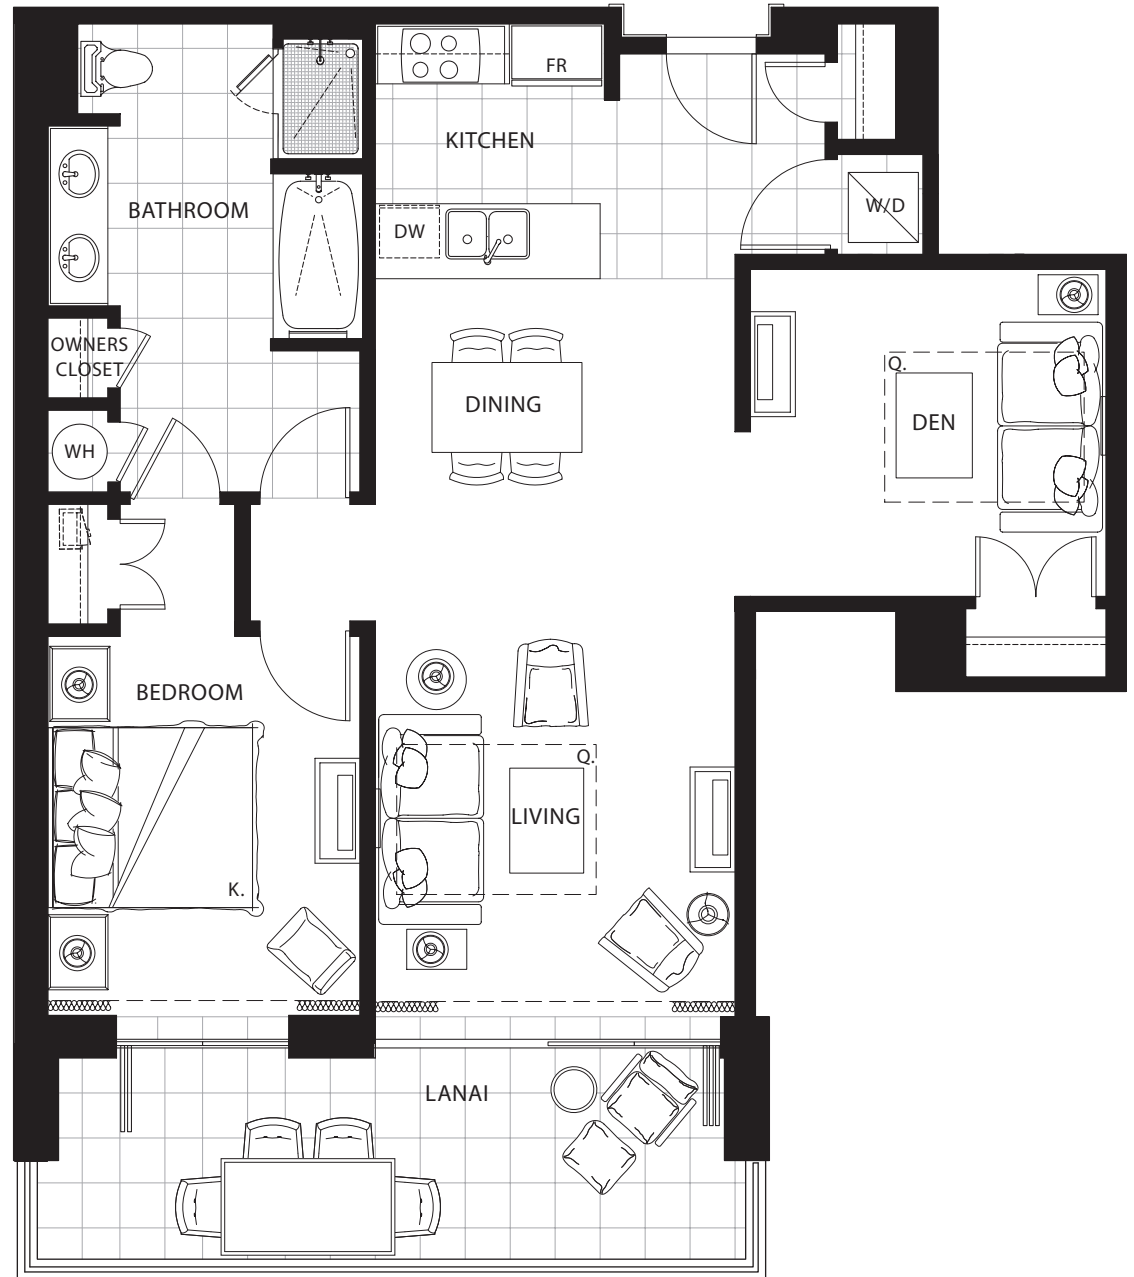

ONE BEDROOM & DEN

Plan BD1

915 sq. ft. Interior

175 sq. ft. Lanai

Suites: 112*, 140*, 212*, 240, 312,
340, 412, 440, 512, 540,
612, 640, 712, 740

* Lanai area larger than noted

Subject to change. Developer reserves the right to make changes and modifications at any time without notice.

ONE BEDROOM & DEN

Plan BD2

945 sq. ft. Interior

180 sq. ft. Lanai

Suites: 106*, 206, 306, 406, 506,
606, 706

* Lanai area larger than noted

BEACH/OCEAN RIVER POOL COURTYARD

MOUNTAIN VIEW

Subject to change. Developer reserves the right to make changes and modifications at any time without notice.

HONUA KAI
KONEA ENCLAVE

ONE BEDROOM & DEN

Plan BD3

955 sq. ft. Interior

180 sq. ft. Lanai

Suites: 108*, 208, 308, 408, 508,
608, 708