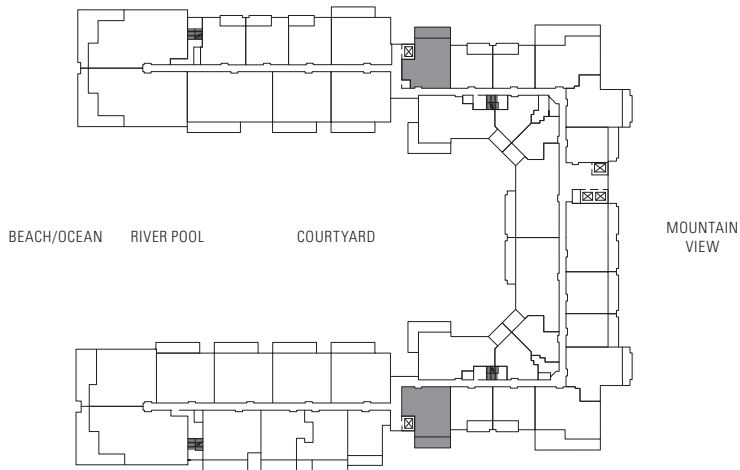

ONE BEDROOM & DEN

Plan BD1

915 sq. ft. Interior

175 sq. ft. Lanai

Suites: 112*, 140*, 212*, 240, 312,
340, 412, 440, 512, 540,
612, 640, 712, 740

* Lanai area larger than noted

Subject to change. Developer reserves the right to make changes and modifications at any time without notice.

ONE BEDROOM & DEN

Plan BD2

945 sq. ft. Interior

180 sq. ft. Lanai

Suites: 106*, 206, 306, 406, 506,
606, 706

* Lanai area larger than noted

BEACH/OCEAN RIVER POOL COURTYARD

MOUNTAIN VIEW

Subject to change. Developer reserves the right to make changes and modifications at any time without notice.

HONUA KAI
KONEA ENCLAVE

ONE BEDROOM & DEN

Plan BD3

955 sq. ft. Interior

180 sq. ft. Lanai

Suites: 108*, 208, 308, 408, 508,
608, 708