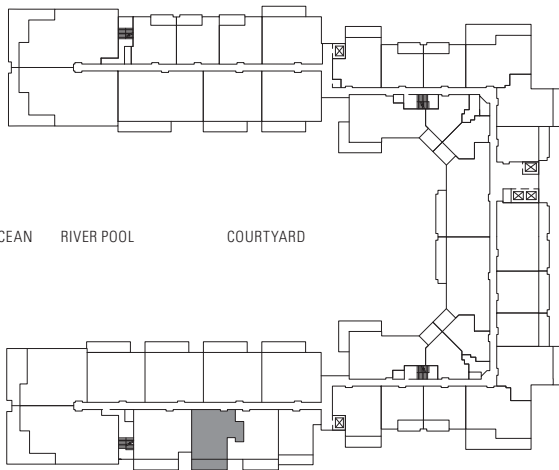

ONE BEDROOM & DEN

Plan BD1

915 sq. ft. Interior

175 sq. ft. Lanai

Suites: 112*, 140*, 212*, 240, 312,
340, 412, 440, 512, 540,
612, 640, 712, 740

* Lanai area larger than noted

Subject to change. Developer reserves the right to make changes and modifications at any time without notice.

ONE BEDROOM & DEN

Plan BD2

945 sq. ft. Interior

180 sq. ft. Lanai

Suites: 106*, 206, 306, 406, 506,
606, 706

* Lanai area larger than noted

BEACH/OCEAN RIVER POOL COURTYARD

MOUNTAIN VIEW

Subject to change. Developer reserves the right to make changes and modifications at any time without notice.

HONUA KAI
KONEA ENCLAVE

ONE BEDROOM & DEN

Plan BD3

955 sq. ft. Interior

180 sq. ft. Lanai

Suites: 108*, 208, 308, 408, 508,
608, 708