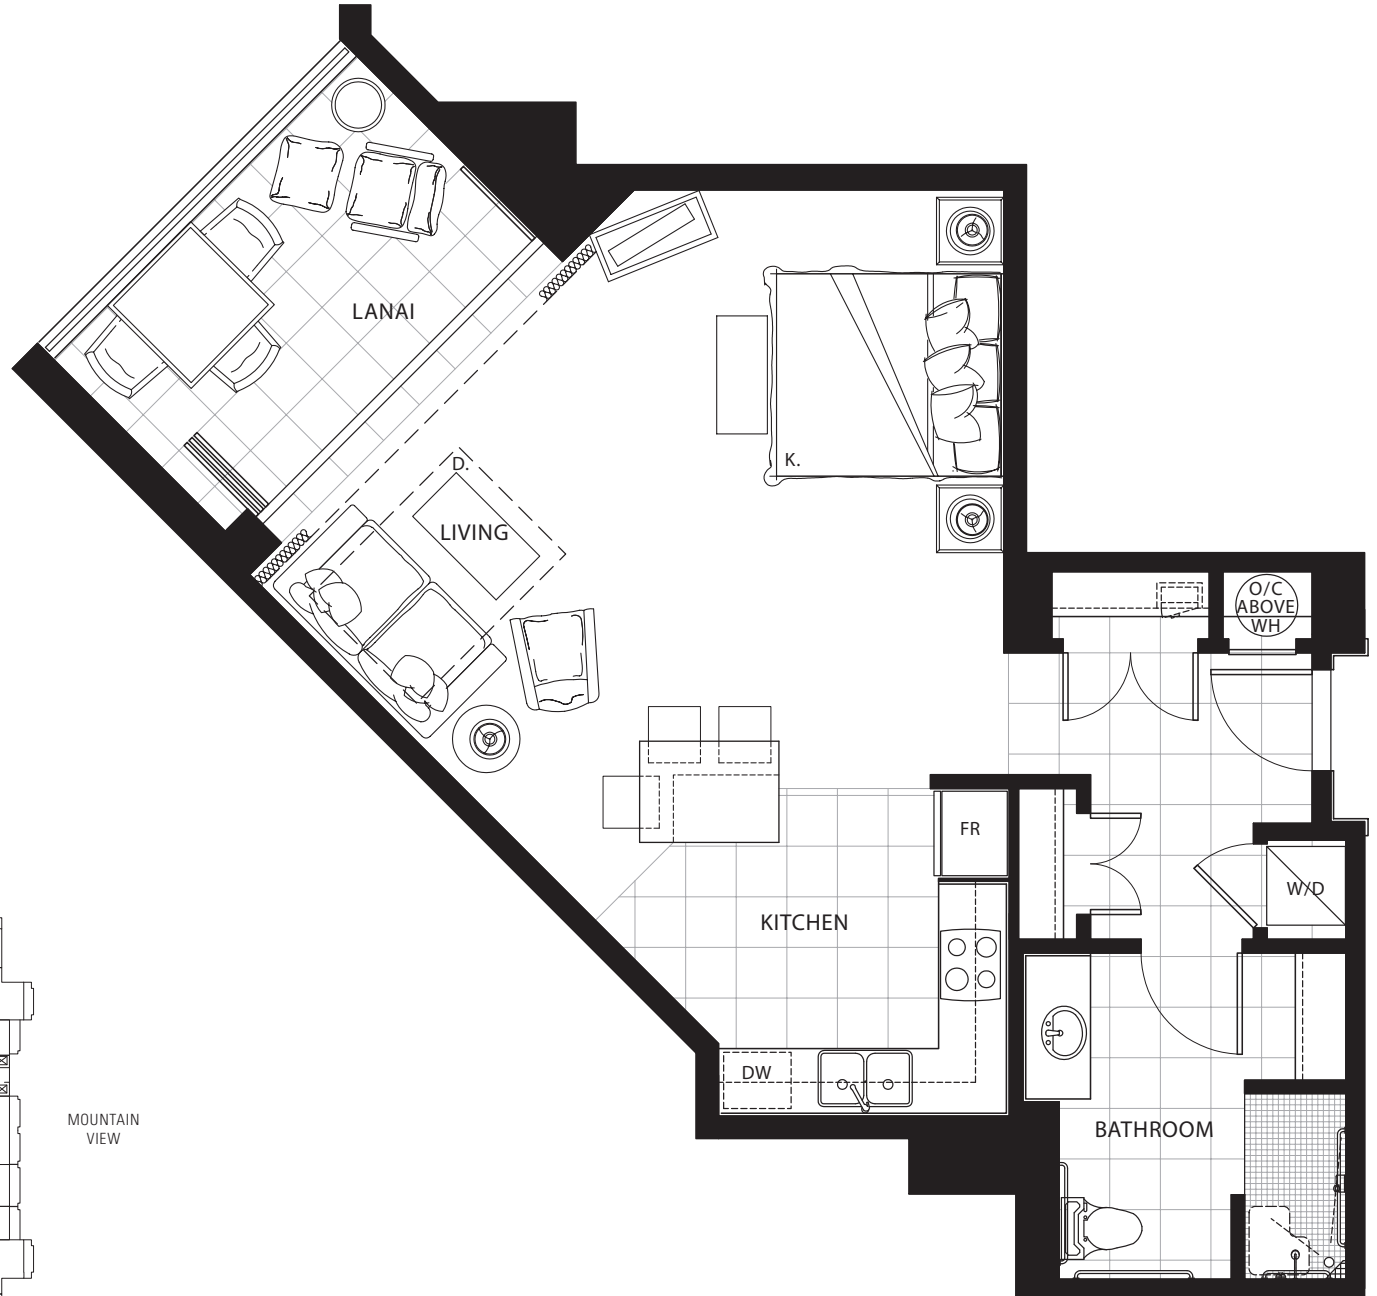

STUDIO

Plan A1a

595 sq. ft. Interior

100 sq. ft. Lanai

Suites: 215, 237, 315, 337, 415,
437, 515, 537, 615, 637,
715, 737, 815, 837

Subject to change. Developer reserves the right to make changes and modifications at any time without notice.

STUDIO

Plan A1-ADA

615 sq. ft. Interior

100 sq. ft. Lanai

Suites: 321, 421, 521, 621

Subject to change. Developer reserves the right to make changes and modifications at any time without notice.

STUDIO Plan A1b

580 sq. ft. Interior

100 sq. ft. Lanai

Suites: 22I, 23I, 33I, 43I, 53I,
63I, 72I, 73I, 82I, 83I,
92I, 93I

BEACH/OCEAN RIVER POOL COURTYARD

MOUNTAIN VIEW

Subject to change. Developer reserves the right to make changes and modifications at any time without notice.