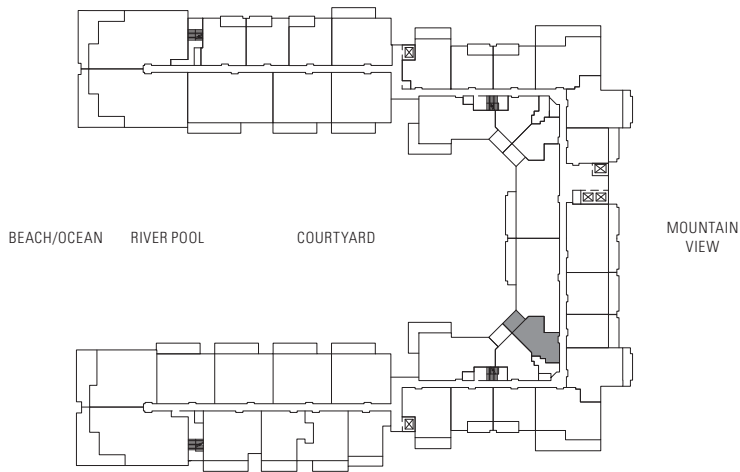

STUDIO

Plan A1a

595 sq. ft. Interior

100 sq. ft. Lanai

Suites: 215, 237, 315, 337, 415,
437, 515, 537, 615, 637,
715, 737, 815, 837

Subject to change. Developer reserves the right to make changes and modifications at any time without notice.

STUDIO

Plan A1-ADA

615 sq. ft. Interior

100 sq. ft. Lanai

Suites: 321, 421, 521, 621

Subject to change. Developer reserves the right to make changes and modifications at any time without notice.

STUDIO Plan A1b

580 sq. ft. Interior

100 sq. ft. Lanai

Suites: 22I, 23I, 33I, 43I, 53I,
63I, 72I, 73I, 82I, 83I,
92I, 93I

BEACH/OCEAN RIVER POOL COURTYARD

MOUNTAIN VIEW

Subject to change. Developer reserves the right to make changes and modifications at any time without notice.