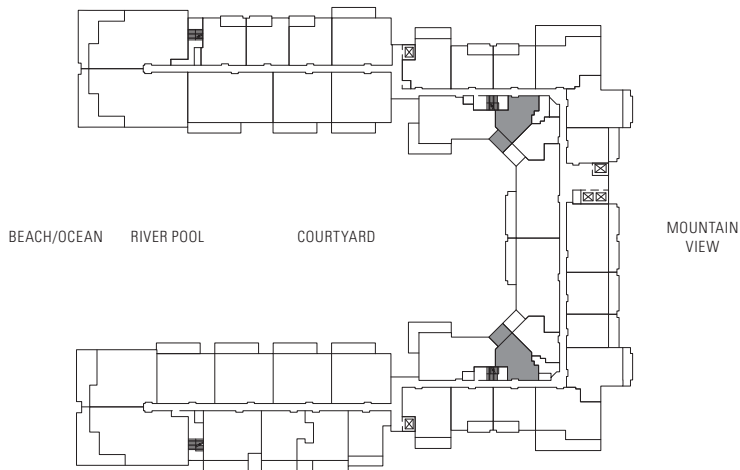

STUDIO

Plan A1a

595 sq. ft. Interior

100 sq. ft. Lanai

Suites: 215, 237, 315, 337, 415,
437, 515, 537, 615, 637,
715, 737, 815, 837

Subject to change. Developer reserves the right to make changes and modifications at any time without notice.

STUDIO

Plan A1-ADA

615 sq. ft. Interior

100 sq. ft. Lanai

Suites: 321, 421, 521, 621

Subject to change. Developer reserves the right to make changes and modifications at any time without notice.

STUDIO Plan A1b

580 sq. ft. Interior

100 sq. ft. Lanai

Suites: 22I, 23I, 33I, 43I, 53I,
63I, 72I, 73I, 82I, 83I,
92I, 93I

BEACH/OCEAN RIVER POOL COURTYARD

MOUNTAIN VIEW

Subject to change. Developer reserves the right to make changes and modifications at any time without notice.