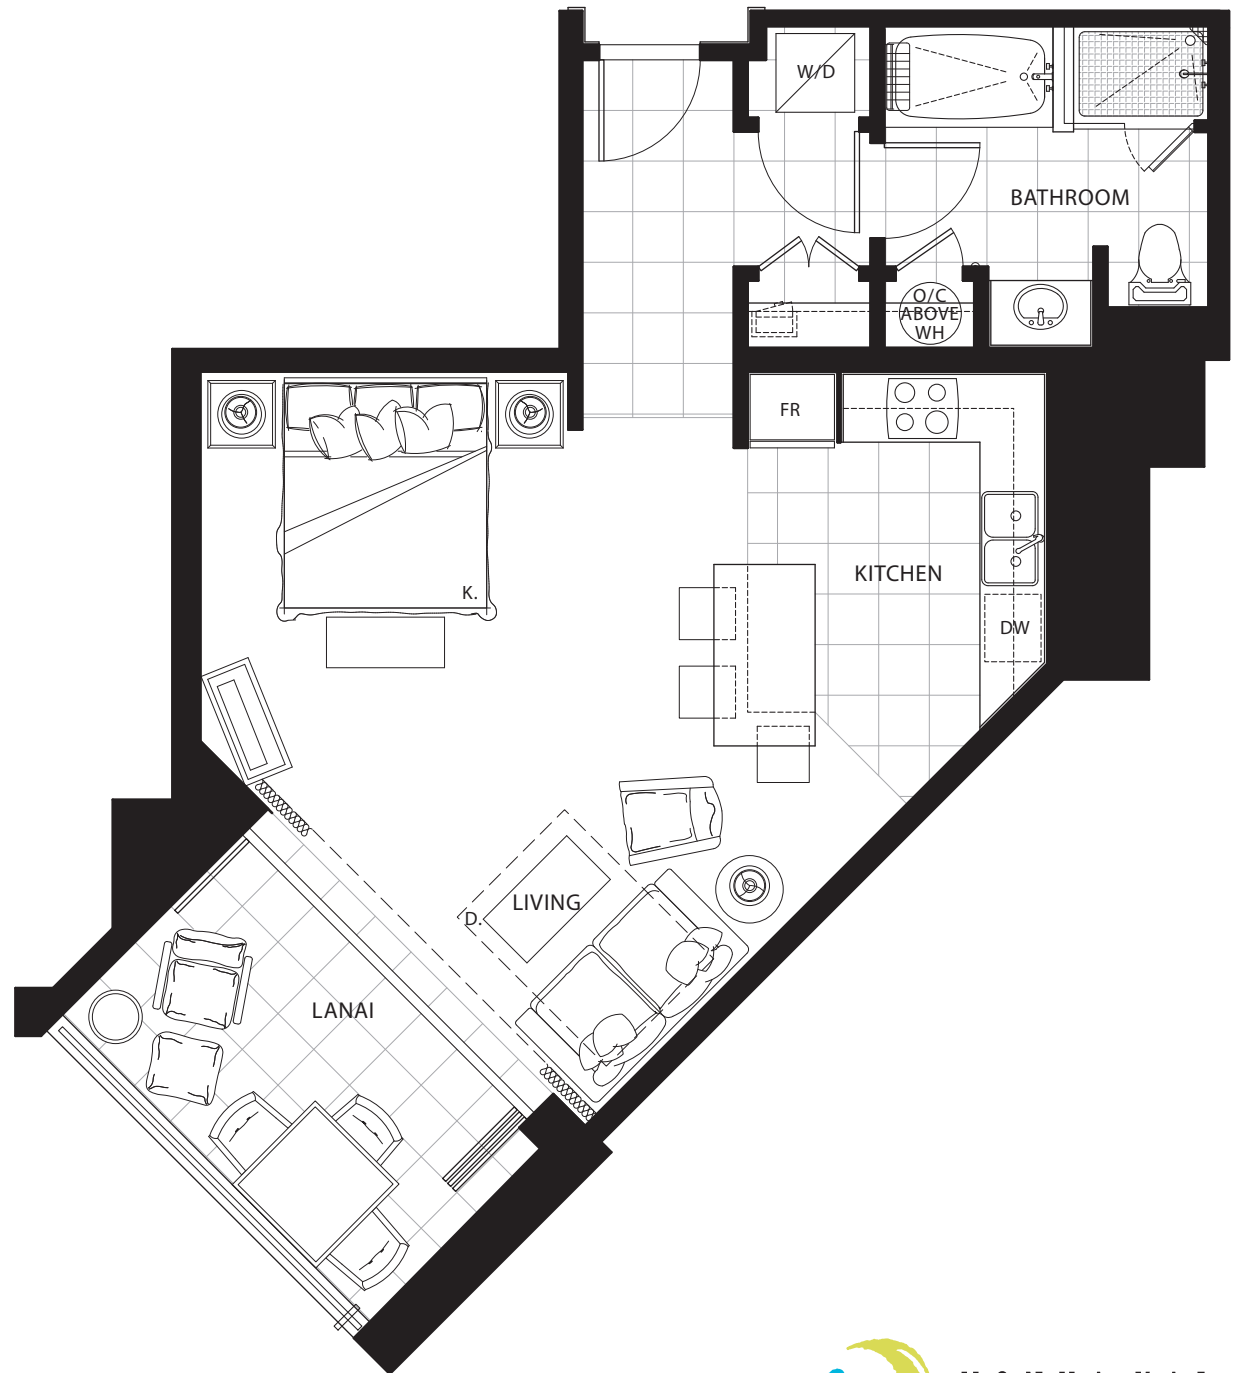

STUDIO

Plan A1a

595 sq. ft. Interior

100 sq. ft. Lanai

Suites: 215, 237, 315, 337, 415,
437, 515, 537, 615, 637,
715, 737, 815, 837

Subject to change. Developer reserves the right to make changes and modifications at any time without notice.

STUDIO

Plan A1-ADA

615 sq. ft. Interior

100 sq. ft. Lanai

Suites: 321, 421, 521, 621

Subject to change. Developer reserves the right to make changes and modifications at any time without notice.

STUDIO Plan A1b

580 sq. ft. Interior

100 sq. ft. Lanai

Suites: 22I, 23I, 33I, 43I, 53I,
63I, 72I, 73I, 82I, 83I,
92I, 93I

BEACH/OCEAN RIVER POOL COURTYARD

MOUNTAIN VIEW

Subject to change. Developer reserves the right to make changes and modifications at any time without notice.