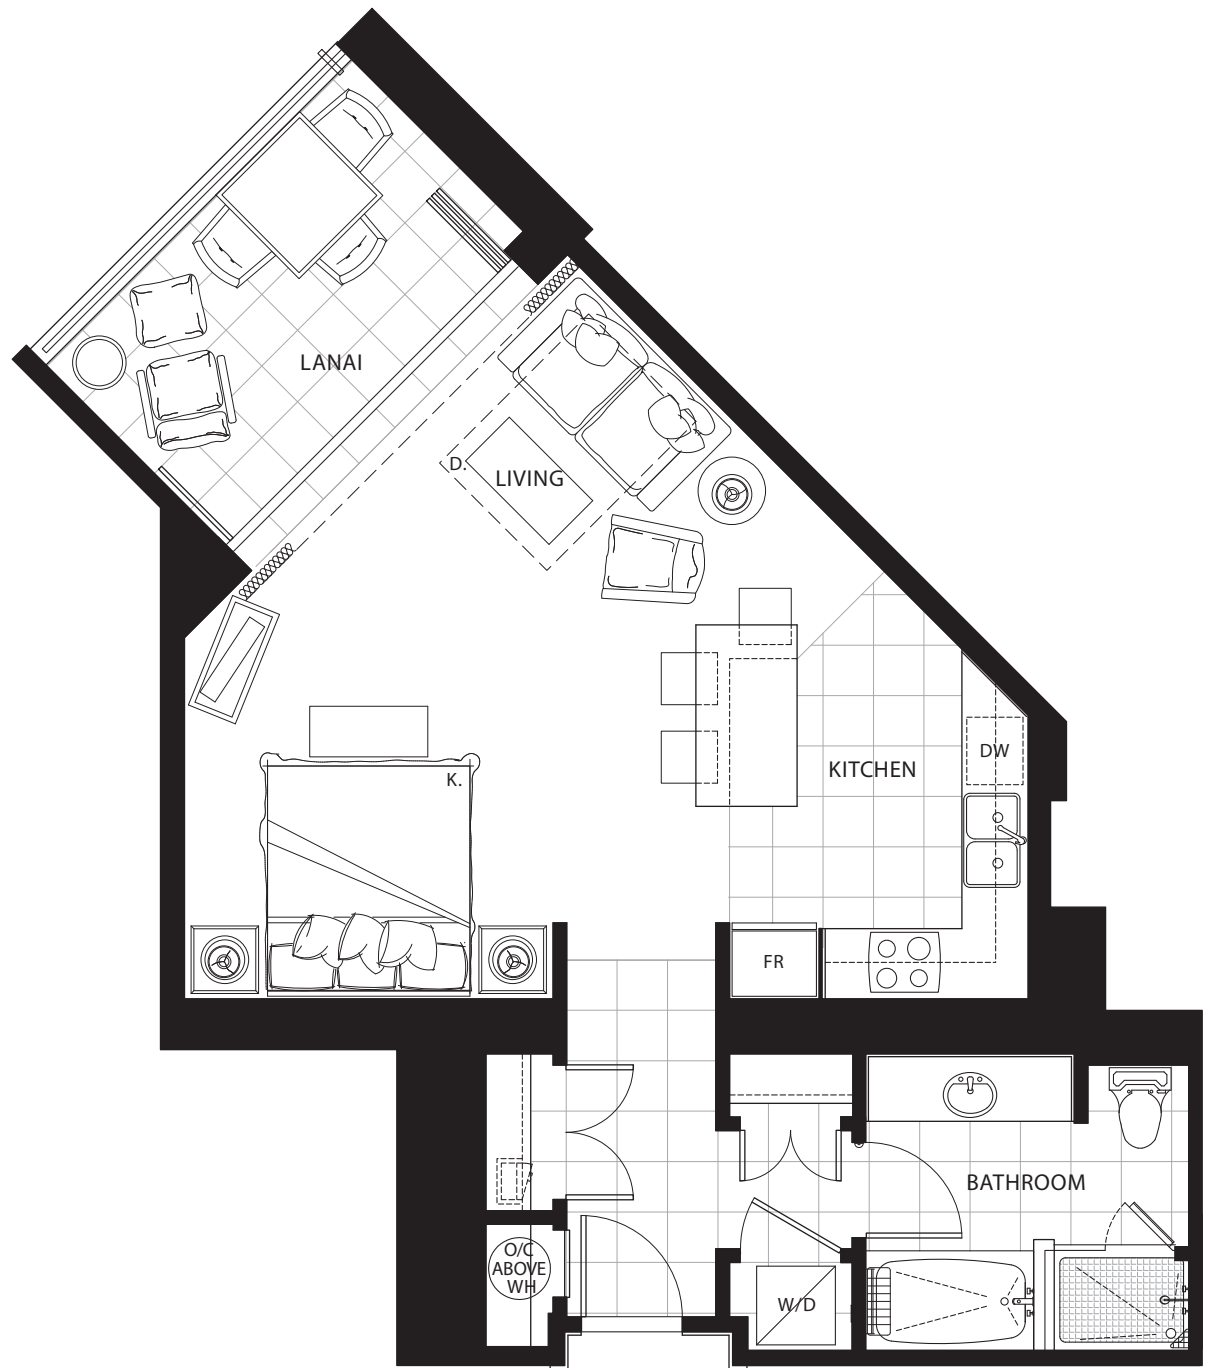

STUDIO

Plan A1a

595 sq. ft. Interior

100 sq. ft. Lanai

Suites: 215, 237, 315, 337, 415,
437, 515, 537, 615, 637,
715, 737, 815, 837

Subject to change. Developer reserves the right to make changes and modifications at any time without notice.

STUDIO

Plan A1-ADA

615 sq. ft. Interior

100 sq. ft. Lanai

Suites: 321, 421, 521, 621

Subject to change. Developer reserves the right to make changes and modifications at any time without notice.

STUDIO Plan A1b

580 sq. ft. Interior

100 sq. ft. Lanai

Suites: 22I, 23I, 33I, 43I, 53I,
63I, 72I, 73I, 82I, 83I,
92I, 93I

BEACH/OCEAN RIVER POOL COURTYARD

MOUNTAIN VIEW

Subject to change. Developer reserves the right to make changes and modifications at any time without notice.