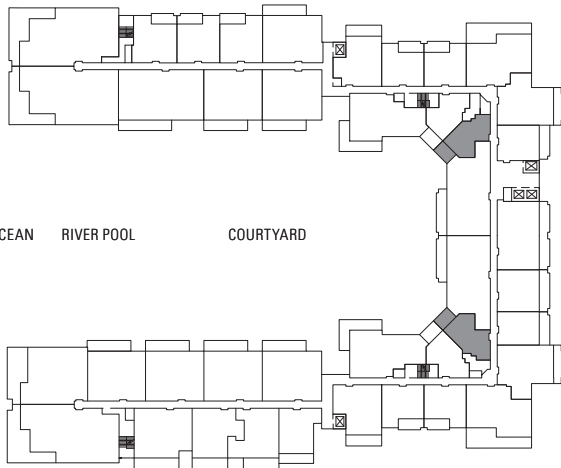

STUDIO

Plan A1a

595 sq. ft. Interior

100 sq. ft. Lanai

Suites: 215, 237, 315, 337, 415,
437, 515, 537, 615, 637,
715, 737, 815, 837

Subject to change. Developer reserves the right to make changes and modifications at any time without notice.

STUDIO

Plan A1-ADA

615 sq. ft. Interior

100 sq. ft. Lanai

Suites: 321, 421, 521, 621

Subject to change. Developer reserves the right to make changes and modifications at any time without notice.

STUDIO Plan A1b

580 sq. ft. Interior

100 sq. ft. Lanai

Suites: 22I, 23I, 33I, 43I, 53I,
63I, 72I, 73I, 82I, 83I,
92I, 93I

BEACH/OCEAN RIVER POOL COURTYARD

MOUNTAIN VIEW

Subject to change. Developer reserves the right to make changes and modifications at any time without notice.