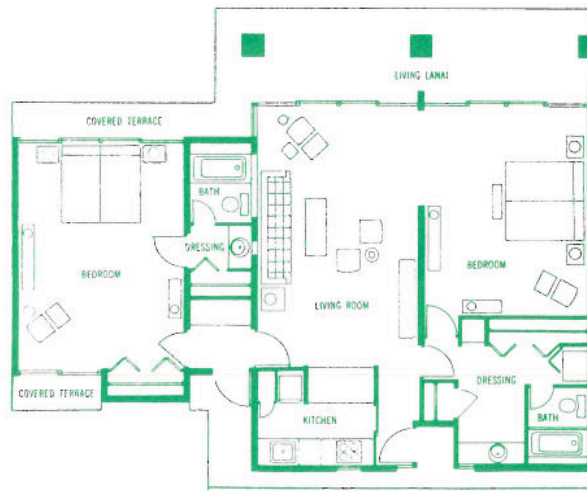

### Maui Eldorado Typical One-Bedroom Apartment

(Approximately 1200 square feet)

### Maui Eldorado Typical Two-Bedroom Apartment

(Approximately 1700 square feet)

### Maui Eldorado Typical Studio

(Studios range from 660 to 800 sq. ft.)

### Maui Eldorado One-Bedroom Two Bath Apartment

(Approximately 1200 square feet)