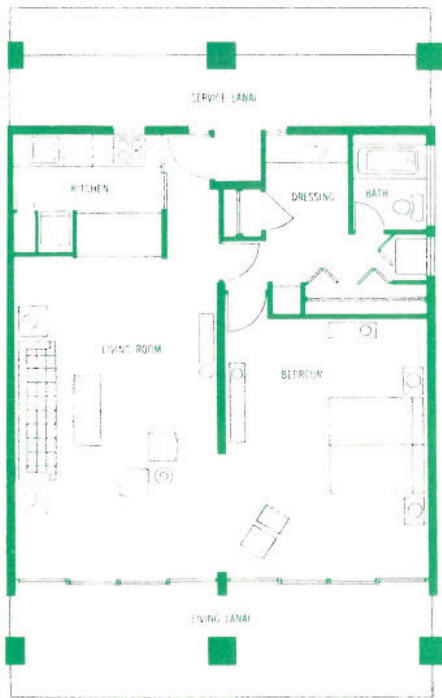

### Maui Eldorado Typical One-Bedroom Apartment

(Approximately 1200 square feet)

### Maui Eldorado Typical Two-Bedroom Apartment

(Approximately 1700 square feet)

### Maui Eldorado Typical Studio

(Studios range from 660 to 800 sq. ft.)

### Maui Eldorado One-Bedroom Two Bath Apartment

(Approximately 1200 square feet)