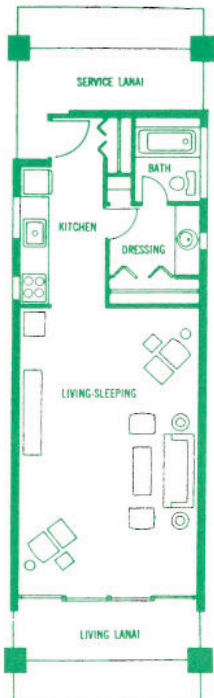

### Maui Eldorado Typical One-Bedroom Apartment

(Approximately 1200 square feet)

### Maui Eldorado Typical Two-Bedroom Apartment

(Approximately 1700 square feet)

### Maui Eldorado Typical Studio

(Studios range from 660 to 800 sq. ft.)

### Maui Eldorado One-Bedroom Two Bath Apartment

(Approximately 1200 square feet)