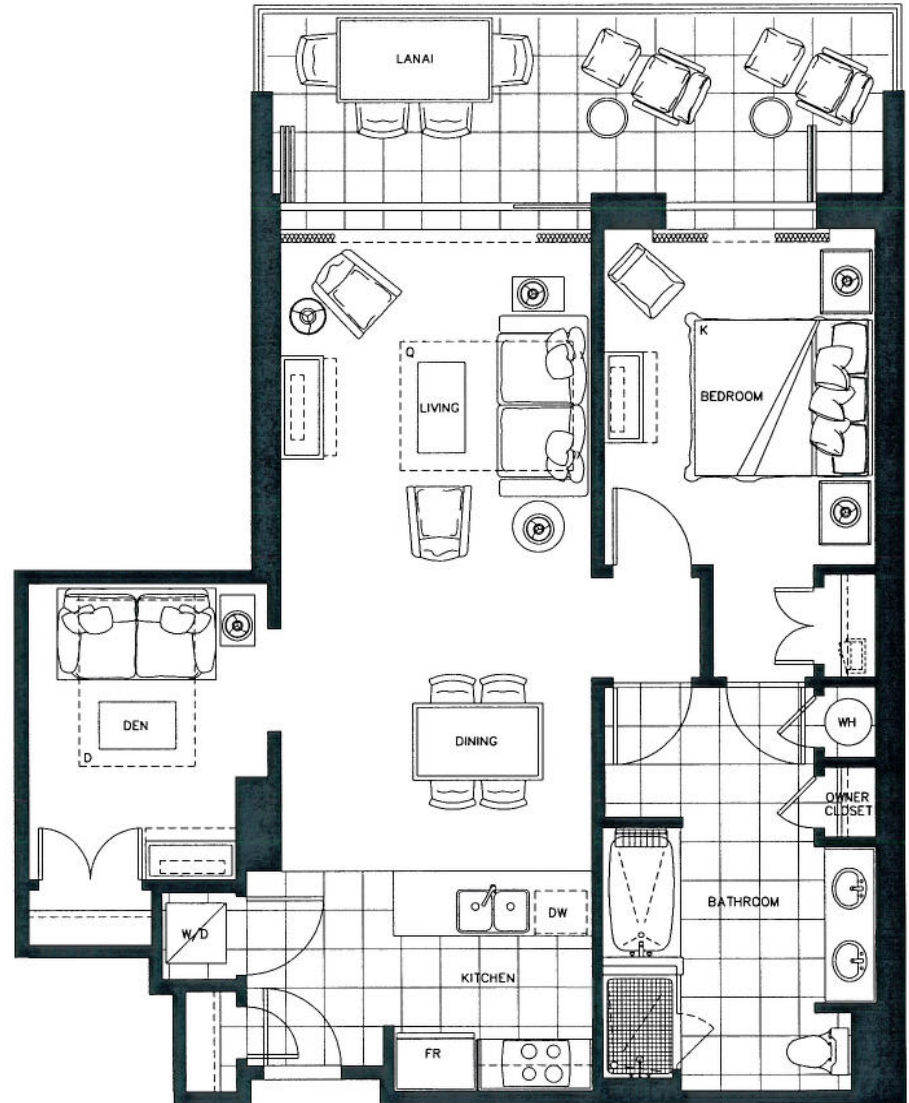

# ONE BEDROOM & DEN

## Plan BDI

950 sq. ft. Interior

190 sq. ft. Lanai

(1 of 7)

Suites: 142, 242, 342, 442, 542,

642, 742

Subject to change. Developer reserves the right to make changes and modifications at any time without notice.