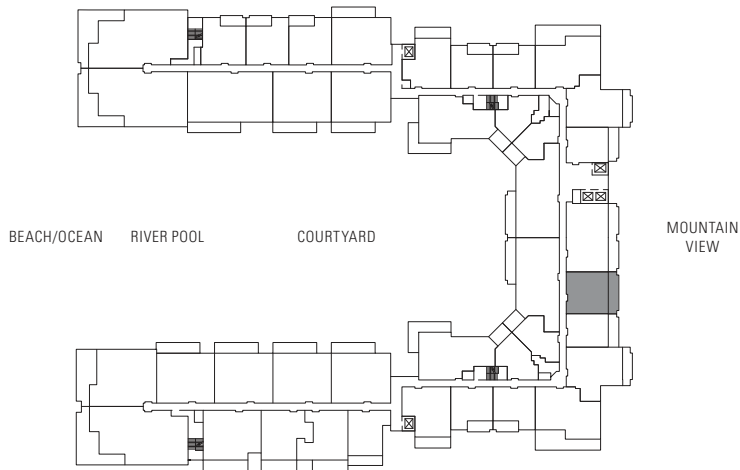

* Lanai area larger than noted

Subject to change. Developer reserves the right to make changes and modifications at any time without notice.

ONE BEDROOM

Plan B2

615 sq. ft. Interior

170 sq. ft. Lanai

Suites: 222,* 230,* 322, 330, 422,
430, 522, 530, 622, 630,
722, 730, 822, 830, 922,
930, 1022, 1030

* Lanai area larger than noted

Subject to change. Developer reserves the right to make changes and modifications at any time without notice.

ONE BEDROOM

Plan B3

750 sq. ft. Interior

200 sq. ft. Lanai

Suites: 224,* 724, 824, 924, 1024

* Lanai area larger than noted

Subject to change. Developer reserves the right to make changes and modifications at any time without notice.

ONE BEDROOM

Plan B3-ADA

750 sq. ft. Interior

200 sq. ft. Lanai

Suites: 324, 424, 524, 624

Subject to change. Developer reserves the right to make changes and modifications at any time without notice.

HONUA KAI
KONEA ENCLAVE

ONE BEDROOM

Plan B6

730 sq. ft. Interior

180 sq. ft. Lanai

Suites: 110,* 210, 310, 410, 510,
610, 710