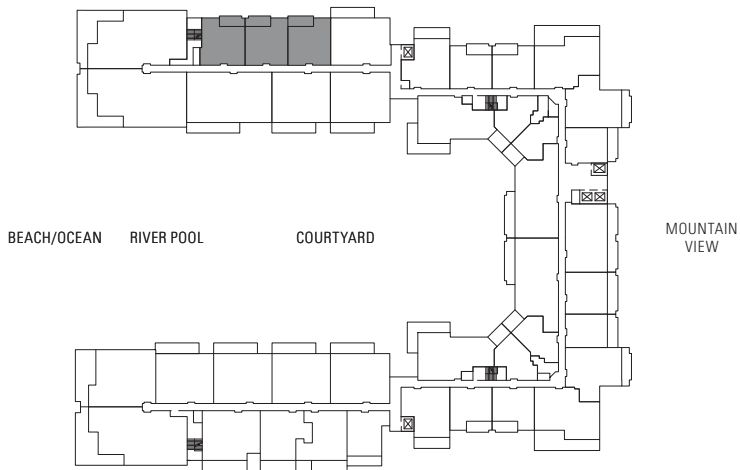

ONE BEDROOM

Plan B1

690 sq. ft. Interior

135 sq. ft. Lanai

Suites: 136*, 138*, 214*, 216*, 236,
 238, 314, 316, 336, 338,
 414, 416, 436, 438, 514,
 516, 536, 538, 614, 616,
 636, 638, 714, 716, 736,
 738, 814, 816, 836, 838

* Lanai area larger than noted

Subject to change. Developer reserves the right to make changes and modifications at any time without notice.

ONE BEDROOM

Plan B1b

780 sq. ft. Interior

140 sq. ft. Lanai

Suites: 144*, 146*, 148*, 244, 246,
248, 344, 346, 348, 444,
446, 448, 544, 546, 548,
644, 646, 648, 744, 746,
748

* Lanai area larger than noted

Subject to change. Developer reserves the right to make changes and modifications at any time without notice.

ONE BEDROOM

Plan B2

615 sq. ft. Interior

170 sq. ft. Lanai

Suites: 222,* 230,* 322, 330, 422,
430, 522, 530, 622, 630,
722, 730, 822, 830, 922,
930, 1022, 1030

* Lanai area larger than noted

Subject to change. Developer reserves the right to make changes and modifications at any time without notice.

ONE BEDROOM

Plan B3

750 sq. ft. Interior

200 sq. ft. Lanai

Suites: 224,* 724, 824, 924, 1024