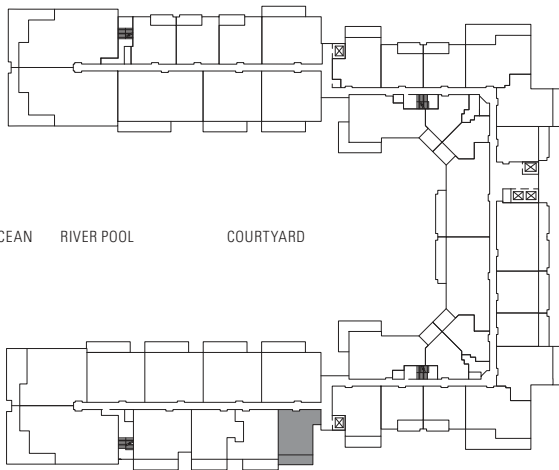

ONE BEDROOM

Plan B1

690 sq. ft. Interior

135 sq. ft. Lanai

Suites: 136*, 138*, 214*, 216*, 236,
 238, 314, 316, 336, 338,
 414, 416, 436, 438, 514,
 516, 536, 538, 614, 616,
 636, 638, 714, 716, 736,
 738, 814, 816, 836, 838

* Lanai area larger than noted

Subject to change. Developer reserves the right to make changes and modifications at any time without notice.

ONE BEDROOM

Plan B3-ADA

750 sq. ft. Interior

200 sq. ft. Lanai

Suites: 324, 424, 524, 624

Subject to change. Developer reserves the right to make changes and modifications at any time without notice.

HONUA KAI
KONEA ENCLAVE

ONE BEDROOM

Plan B6

730 sq. ft. Interior

180 sq. ft. Lanai

Suites: 110,* 210, 310, 410, 510,
610, 710

* Lanai area larger than noted

BEACH/OCEAN

RIVER POOL

COURTYARD

MOUNTAIN VIEW

Subject to change. Developer reserves the right to make changes and modifications at any time without notice.

HONUA KAI
KONEA ENCLAVE