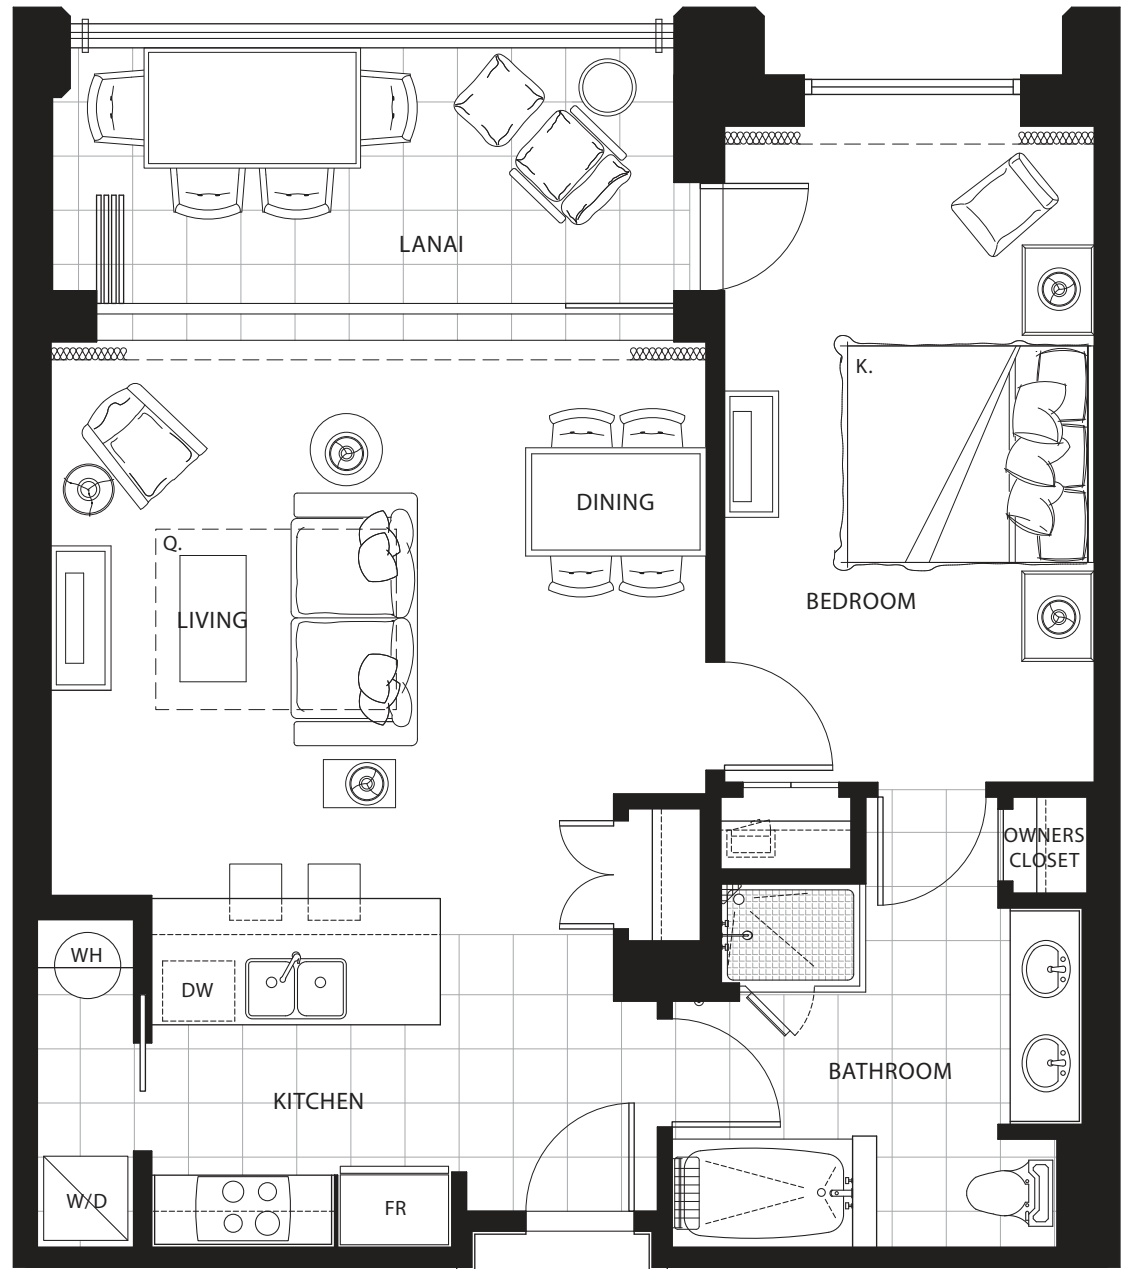

ONE BEDROOM

Plan B1

690 sq. ft. Interior

135 sq. ft. Lanai

Suites: 136*, 138*, 214*, 216*, 236,
 238, 314, 316, 336, 338,
 414, 416, 436, 438, 514,
 516, 536, 538, 614, 616,
 636, 638, 714, 716, 736,
 738, 814, 816, 836, 838

* Lanai area larger than noted

Subject to change. Developer reserves the right to make changes and modifications at any time without notice.

ONE BEDROOM

Plan B1b

780 sq. ft. Interior

140 sq. ft. Lanai

Suites: 144*, 146*, 148*, 244, 246,
248, 344, 346, 348, 444,
446, 448, 544, 546, 548,
644, 646, 648, 744, 746,
748

* Lanai area larger than noted

Subject to change. Developer reserves the right to make changes and modifications at any time without notice.

ONE BEDROOM

Plan B2

615 sq. ft. Interior

170 sq. ft. Lanai

Suites: 222,* 230,* 322, 330, 422,
430, 522, 530, 622, 630,
722, 730, 822, 830, 922,
930, 1022, 1030

* Lanai area larger than noted

Subject to change. Developer reserves the right to make changes and modifications at any time without notice.

ONE BEDROOM

Plan B3

750 sq. ft. Interior

200 sq. ft. Lanai

Suites: 224,* 724, 824, 924, 1024