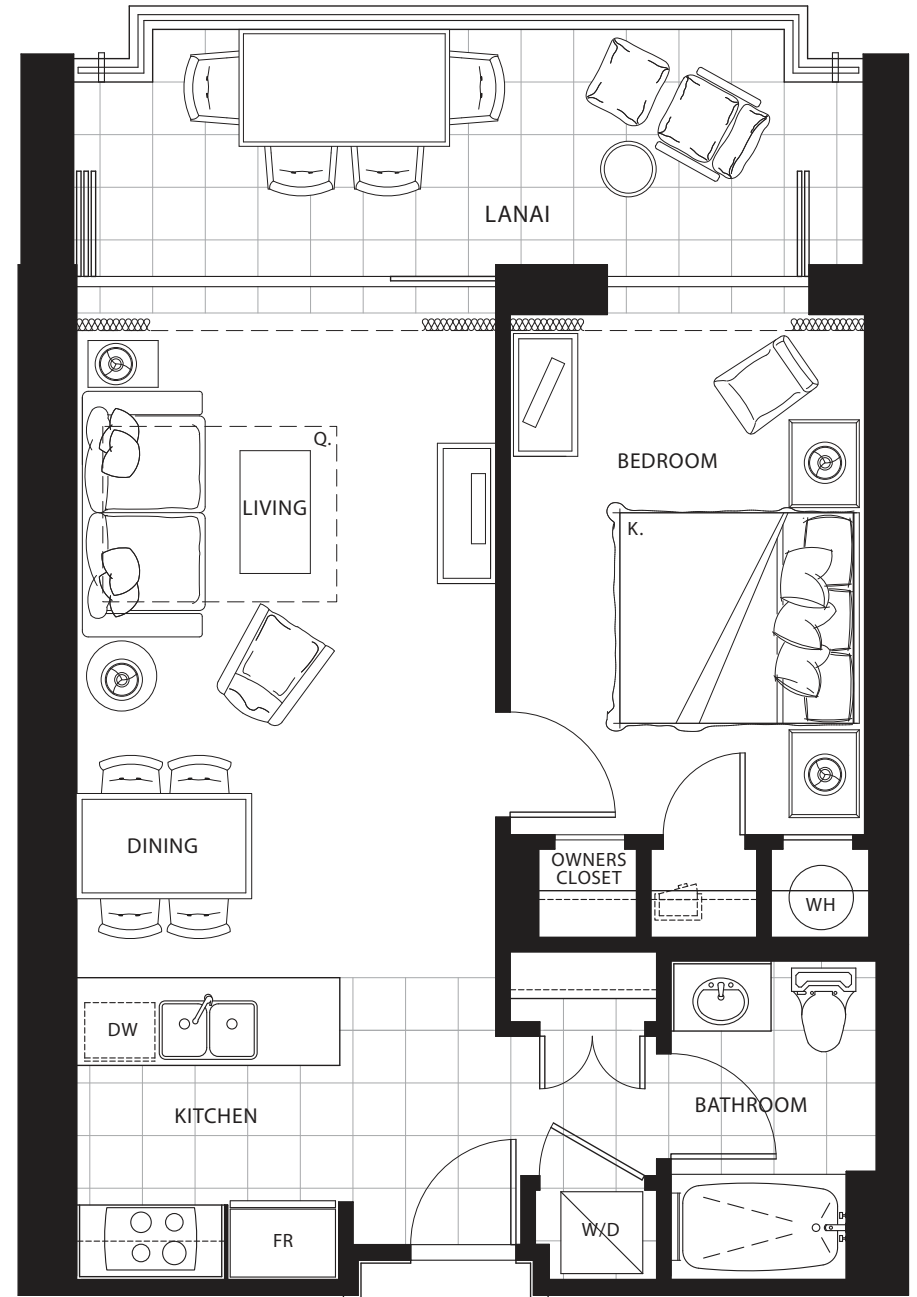

ONE BEDROOM

Plan B1

690 sq. ft. Interior

135 sq. ft. Lanai

Suites: 136*, 138*, 214*, 216*, 236,
 238, 314, 316, 336, 338,
 414, 416, 436, 438, 514,
 516, 536, 538, 614, 616,
 636, 638, 714, 716, 736,
 738, 814, 816, 836, 838

* Lanai area larger than noted

Subject to change. Developer reserves the right to make changes and modifications at any time without notice.

ONE BEDROOM

Plan B1b

780 sq. ft. Interior

140 sq. ft. Lanai

Suites: 144*, 146*, 148*, 244, 246,
248, 344, 346, 348, 444,
446, 448, 544, 546, 548,
644, 646, 648, 744, 746,
748

* Lanai area larger than noted

Subject to change. Developer reserves the right to make changes and modifications at any time without notice.

ONE BEDROOM

Plan B2

615 sq. ft. Interior

170 sq. ft. Lanai

Suites: 222,* 230,* 322, 330, 422,
430, 522, 530, 622, 630,
722, 730, 822, 830, 922,
930, 1022, 1030

* Lanai area larger than noted

Subject to change. Developer reserves the right to make changes and modifications at any time without notice.

ONE BEDROOM

Plan B3

750 sq. ft. Interior

200 sq. ft. Lanai

Suites: 224,* 724, 824, 924, 1024