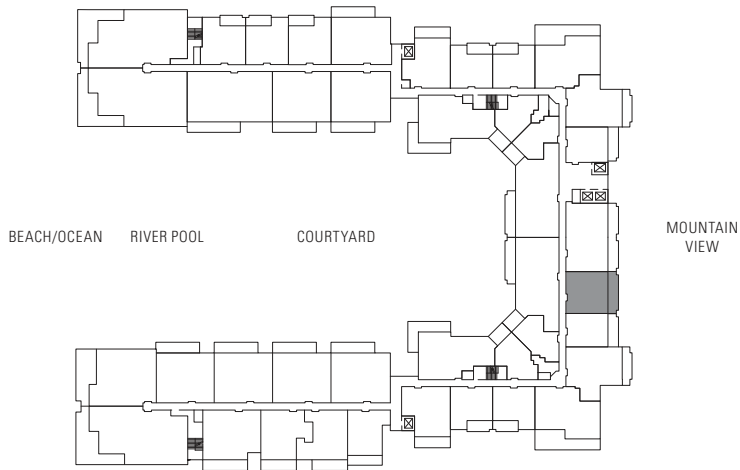

* Lanai area larger than noted

Subject to change. Developer reserves the right to make changes and modifications at any time without notice.

ONE BEDROOM

Plan B3

750 sq. ft. Interior

200 sq. ft. Lanai

Suites: 224,* 724, 824, 924, 1024

* Lanai area larger than noted

Subject to change. Developer reserves the right to make changes and modifications at any time without notice.

ONE BEDROOM

Plan B3-ADA

750 sq. ft. Interior

200 sq. ft. Lanai

Suites: 324, 424, 524, 624

Subject to change. Developer reserves the right to make changes and modifications at any time without notice.

HONUA KAI
KONEA ENCLAVE

ONE BEDROOM

Plan B6

730 sq. ft. Interior

180 sq. ft. Lanai

Suites: 110,* 210, 310, 410, 510,
610, 710