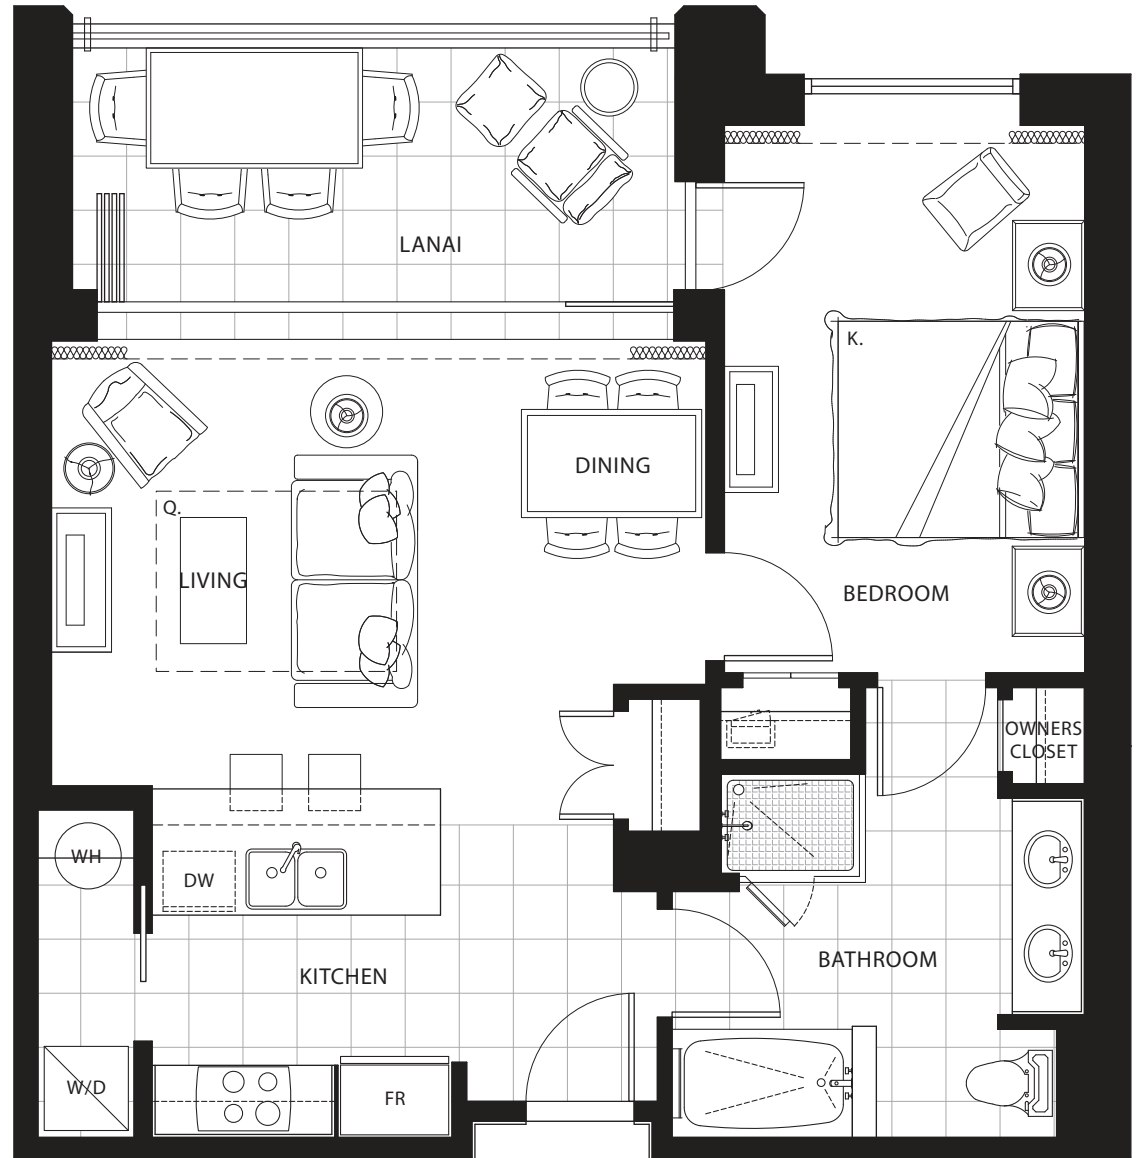

ONE BEDROOM

Plan B1

690 sq. ft. Interior

135 sq. ft. Lanai

Suites: 136*, 138*, 214*, 216*, 236,
 238, 314, 316, 336, 338,
 414, 416, 436, 438, 514,
 516, 536, 538, 614, 616,
 636, 638, 714, 716, 736,
 738, 814, 816, 836, 838

* Lanai area larger than noted

Subject to change. Developer reserves the right to make changes and modifications at any time without notice.

ONE BEDROOM

Plan B1b

780 sq. ft. Interior

140 sq. ft. Lanai

Suites: 144*, 146*, 148*, 244, 246,
248, 344, 346, 348, 444,
446, 448, 544, 546, 548,
644, 646, 648, 744, 746,
748

* Lanai area larger than noted

Subject to change. Developer reserves the right to make changes and modifications at any time without notice.

ONE BEDROOM

Plan B2

615 sq. ft. Interior

170 sq. ft. Lanai

Suites: 222,* 230,* 322, 330, 422,
430, 522, 530, 622, 630,
722, 730, 822, 830, 922,
930, 1022, 1030

* Lanai area larger than noted

Subject to change. Developer reserves the right to make changes and modifications at any time without notice.

ONE BEDROOM

Plan B3

750 sq. ft. Interior

200 sq. ft. Lanai

Suites: 224,* 724, 824, 924, 1024