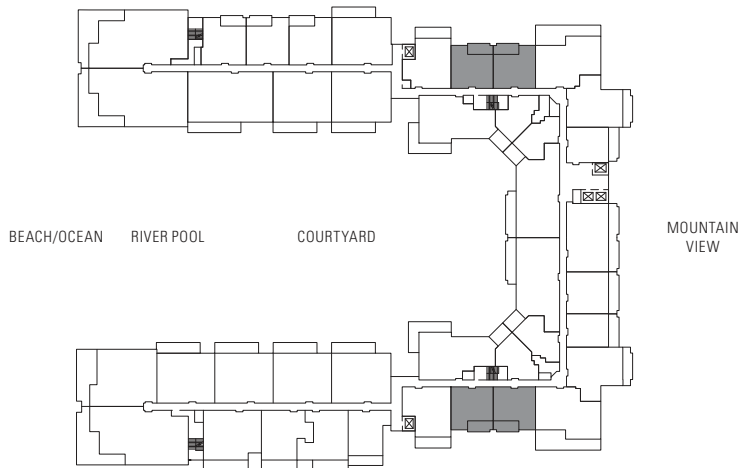

ONE BEDROOM

Plan B1

690 sq. ft. Interior

135 sq. ft. Lanai

Suites: 136*, 138*, 214*, 216*, 236,
 238, 314, 316, 336, 338,
 414, 416, 436, 438, 514,
 516, 536, 538, 614, 616,
 636, 638, 714, 716, 736,
 738, 814, 816, 836, 838

* Lanai area larger than noted

Subject to change. Developer reserves the right to make changes and modifications at any time without notice.

ONE BEDROOM

Plan B1b

780 sq. ft. Interior

140 sq. ft. Lanai

Suites: 144*, 146*, 148*, 244, 246,
248, 344, 346, 348, 444,
446, 448, 544, 546, 548,
644, 646, 648, 744, 746,
748

* Lanai area larger than noted

Subject to change. Developer reserves the right to make changes and modifications at any time without notice.

ONE BEDROOM

Plan B2

615 sq. ft. Interior

170 sq. ft. Lanai

Suites: 222,* 230,* 322, 330, 422,
430, 522, 530, 622, 630,
722, 730, 822, 830, 922,
930, 1022, 1030

Subject to change. Developer reserves the right to make changes and modifications at any time without notice.

HONUA KAI
KONEA ENCLAVE

ONE BEDROOM

Plan B6

730 sq. ft. Interior

180 sq. ft. Lanai

Suites: 110,* 210, 310, 410, 510,
610, 710