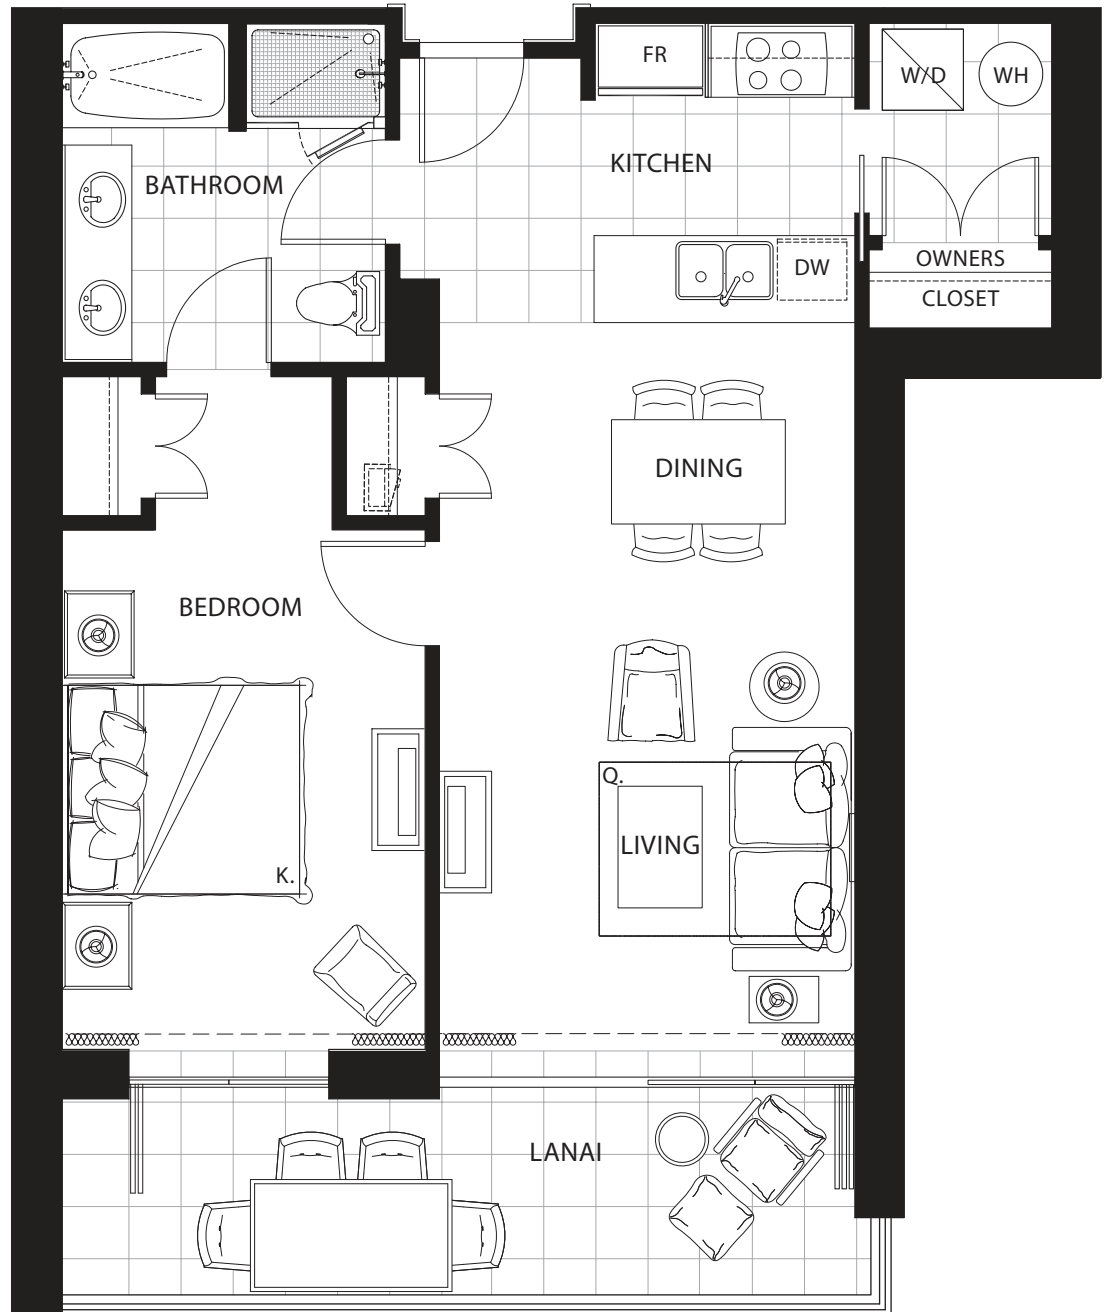

ONE BEDROOM

Plan B6

730 sq. ft. Interior

180 sq. ft. Lanai

Suites: 110,* 210, 310, 410, 510,
610, 710

* Lanai area larger than noted

BEACH/OCEAN

RIVER POOL

COURTYARD

MOUNTAIN VIEW

Subject to change. Developer reserves the right to make changes and modifications at any time without notice.

HONUA KAI
KONEA ENCLAVE