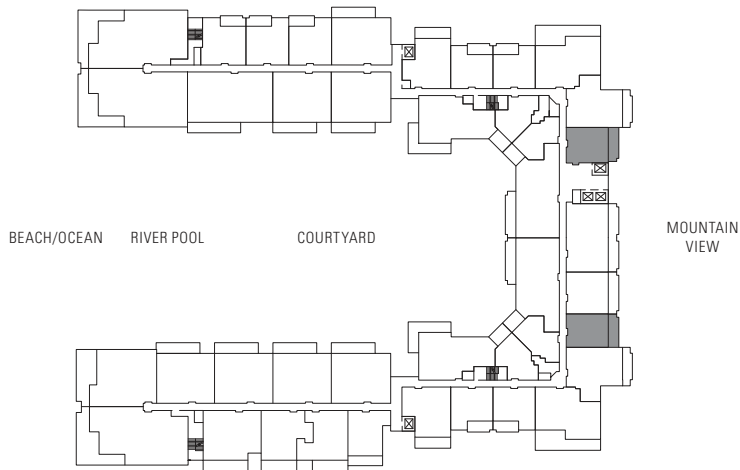

ONE BEDROOM

Plan B1

690 sq. ft. Interior

135 sq. ft. Lanai

Suites: 136*, 138*, 214*, 216*, 236,
 238, 314, 316, 336, 338,
 414, 416, 436, 438, 514,
 516, 536, 538, 614, 616,
 636, 638, 714, 716, 736,
 738, 814, 816, 836, 838

* Lanai area larger than noted

Subject to change. Developer reserves the right to make changes and modifications at any time without notice.

ONE BEDROOM

Plan B1b

780 sq. ft. Interior

140 sq. ft. Lanai

Suites: 144*, 146*, 148*, 244, 246,
248, 344, 346, 348, 444,
446, 448, 544, 546, 548,
644, 646, 648, 744, 746,
748

* Lanai area larger than noted

Subject to change. Developer reserves the right to make changes and modifications at any time without notice.

ONE BEDROOM

Plan B2

615 sq. ft. Interior

170 sq. ft. Lanai

Suites: 222,* 230,* 322, 330, 422,
430, 522, 530, 622, 630,
722, 730, 822, 830, 922,
930, 1022, 1030

* Lanai area larger than noted

Subject to change. Developer reserves the right to make changes and modifications at any time without notice.

ONE BEDROOM

Plan B3

750 sq. ft. Interior

200 sq. ft. Lanai

Suites: 224,* 724, 824, 924, 1024