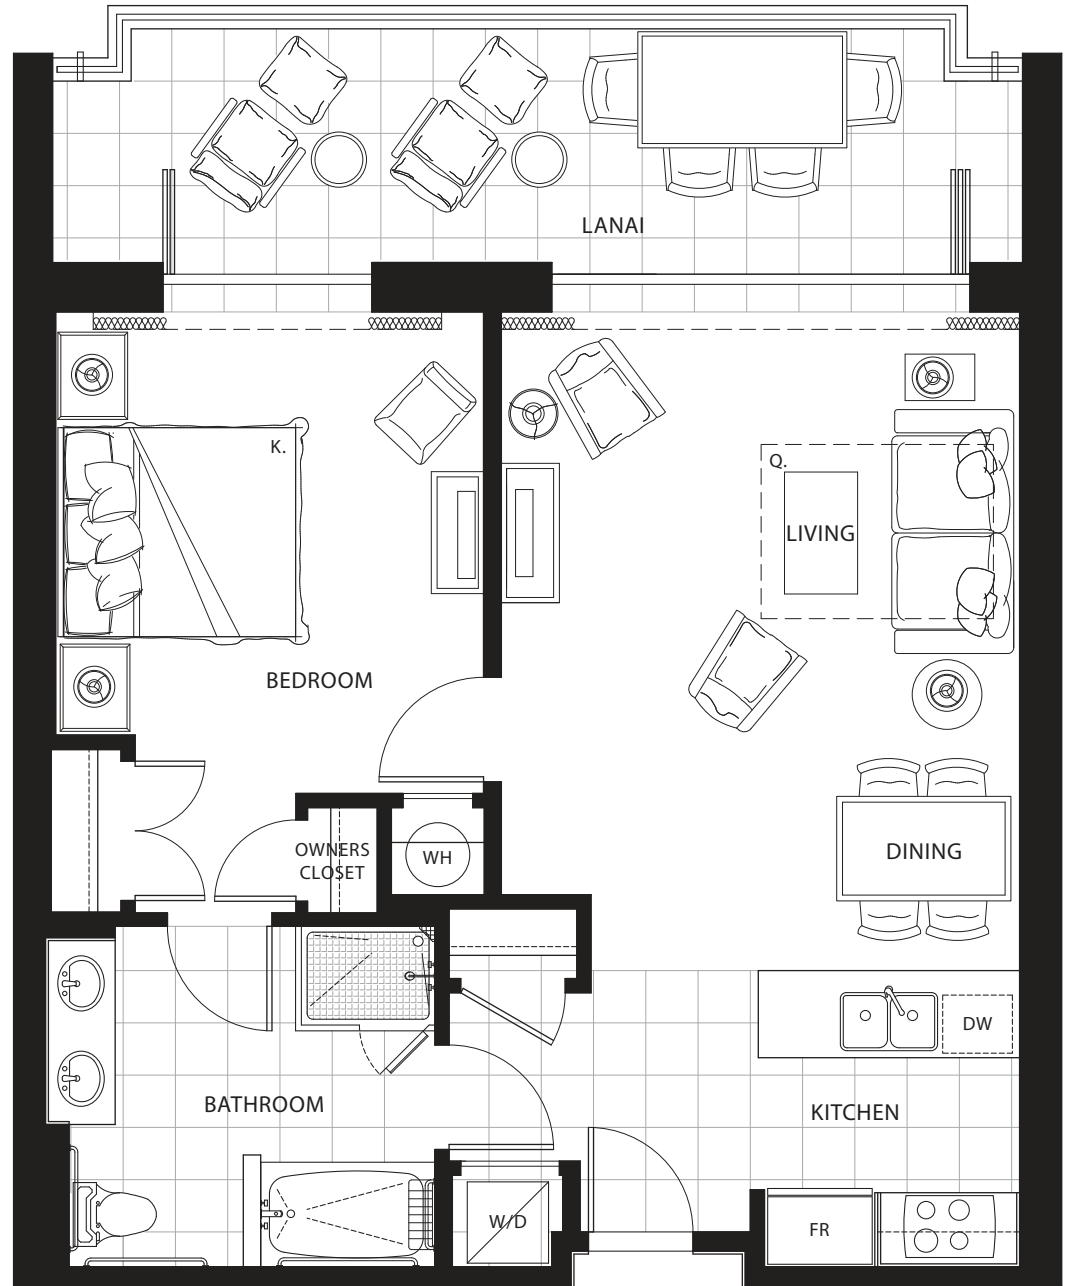

ONE BEDROOM

Plan B1

690 sq. ft. Interior

135 sq. ft. Lanai

Suites: 136*, 138*, 214*, 216*, 236,
 238, 314, 316, 336, 338,
 414, 416, 436, 438, 514,
 516, 536, 538, 614, 616,
 636, 638, 714, 716, 736,
 738, 814, 816, 836, 838

* Lanai area larger than noted

Subject to change. Developer reserves the right to make changes and modifications at any time without notice.

ONE BEDROOM

Plan B3

750 sq. ft. Interior

200 sq. ft. Lanai

Suites: 224,* 724, 824, 924, 1024

* Lanai area larger than noted

Subject to change. Developer reserves the right to make changes and modifications at any time without notice.

ONE BEDROOM

Plan B3-ADA

750 sq. ft. Interior

200 sq. ft. Lanai

Suites: 324, 424, 524, 624

Subject to change. Developer reserves the right to make changes and modifications at any time without notice.

HONUA KAI
KONEA ENCLAVE

ONE BEDROOM

Plan B6

730 sq. ft. Interior

180 sq. ft. Lanai

Suites: 110,* 210, 310, 410, 510,
610, 710