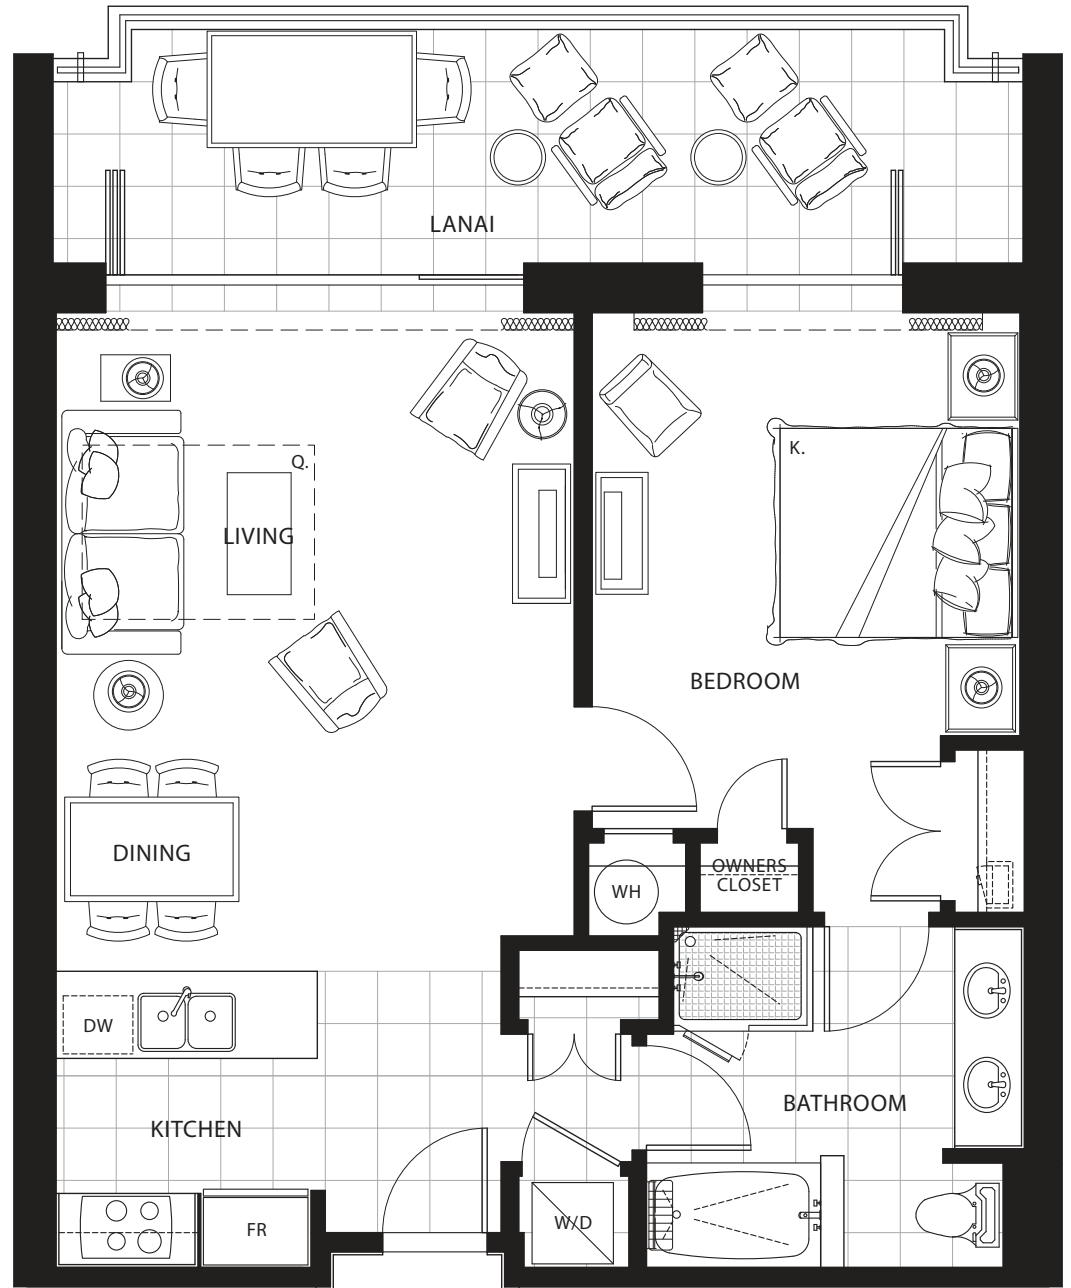

ONE BEDROOM

Plan B1

690 sq. ft. Interior

135 sq. ft. Lanai

Suites: 136*, 138*, 214*, 216*, 236,
 238, 314, 316, 336, 338,
 414, 416, 436, 438, 514,
 516, 536, 538, 614, 616,
 636, 638, 714, 716, 736,
 738, 814, 816, 836, 838

* Lanai area larger than noted

Subject to change. Developer reserves the right to make changes and modifications at any time without notice.

ONE BEDROOM

Plan B2

615 sq. ft. Interior

170 sq. ft. Lanai

Suites: 222,* 230,* 322, 330, 422,
430, 522, 530, 622, 630,
722, 730, 822, 830, 922,
930, 1022, 1030

* Lanai area larger than noted

Subject to change. Developer reserves the right to make changes and modifications at any time without notice.

ONE BEDROOM

Plan B3

750 sq. ft. Interior

200 sq. ft. Lanai

Suites: 224,* 724, 824, 924, 1024

* Lanai area larger than noted

Subject to change. Developer reserves the right to make changes and modifications at any time without notice.

ONE BEDROOM

Plan B3-ADA

750 sq. ft. Interior

200 sq. ft. Lanai

Suites: 324, 424, 524, 624