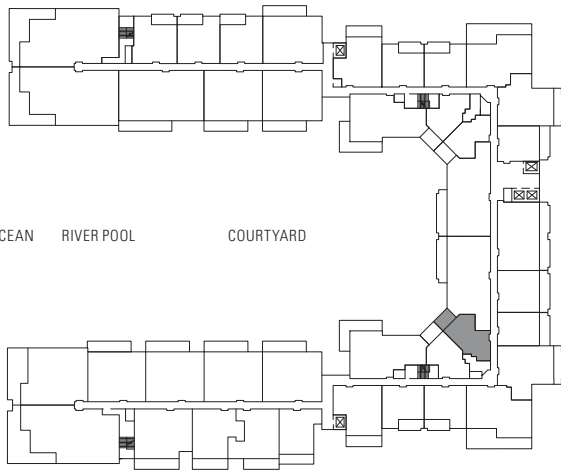

STUDIO

Plan A1a

595 sq. ft. Interior

100 sq. ft. Lanai

Suites: 215, 237, 315, 337, 415,
437, 515, 537, 615, 637,
715, 737, 815, 837

Subject to change. Developer reserves the right to make changes and modifications at any time without notice.

STUDIO
Plan A1-ADA

615 sq. ft. Interior

100 sq. ft. Lanai

Suites: 321, 421, 521, 621

BEACH/OCEAN RIVER POOL COURTYARD

MOUNTAIN VIEW

Subject to change. Developer reserves the right to make changes and modifications at any time without notice.

HONUA KAI
 KONEA ENCLAVE

STUDIO Plan A1b

580 sq. ft. Interior

100 sq. ft. Lanai

Suites: 22I, 23I, 33I, 43I, 53I,
63I, 72I, 73I, 82I, 83I,
92I, 93I

BEACH/OCEAN RIVER POOL COURTYARD

MOUNTAIN VIEW

Subject to change. Developer reserves the right to make changes and modifications at any time without notice.