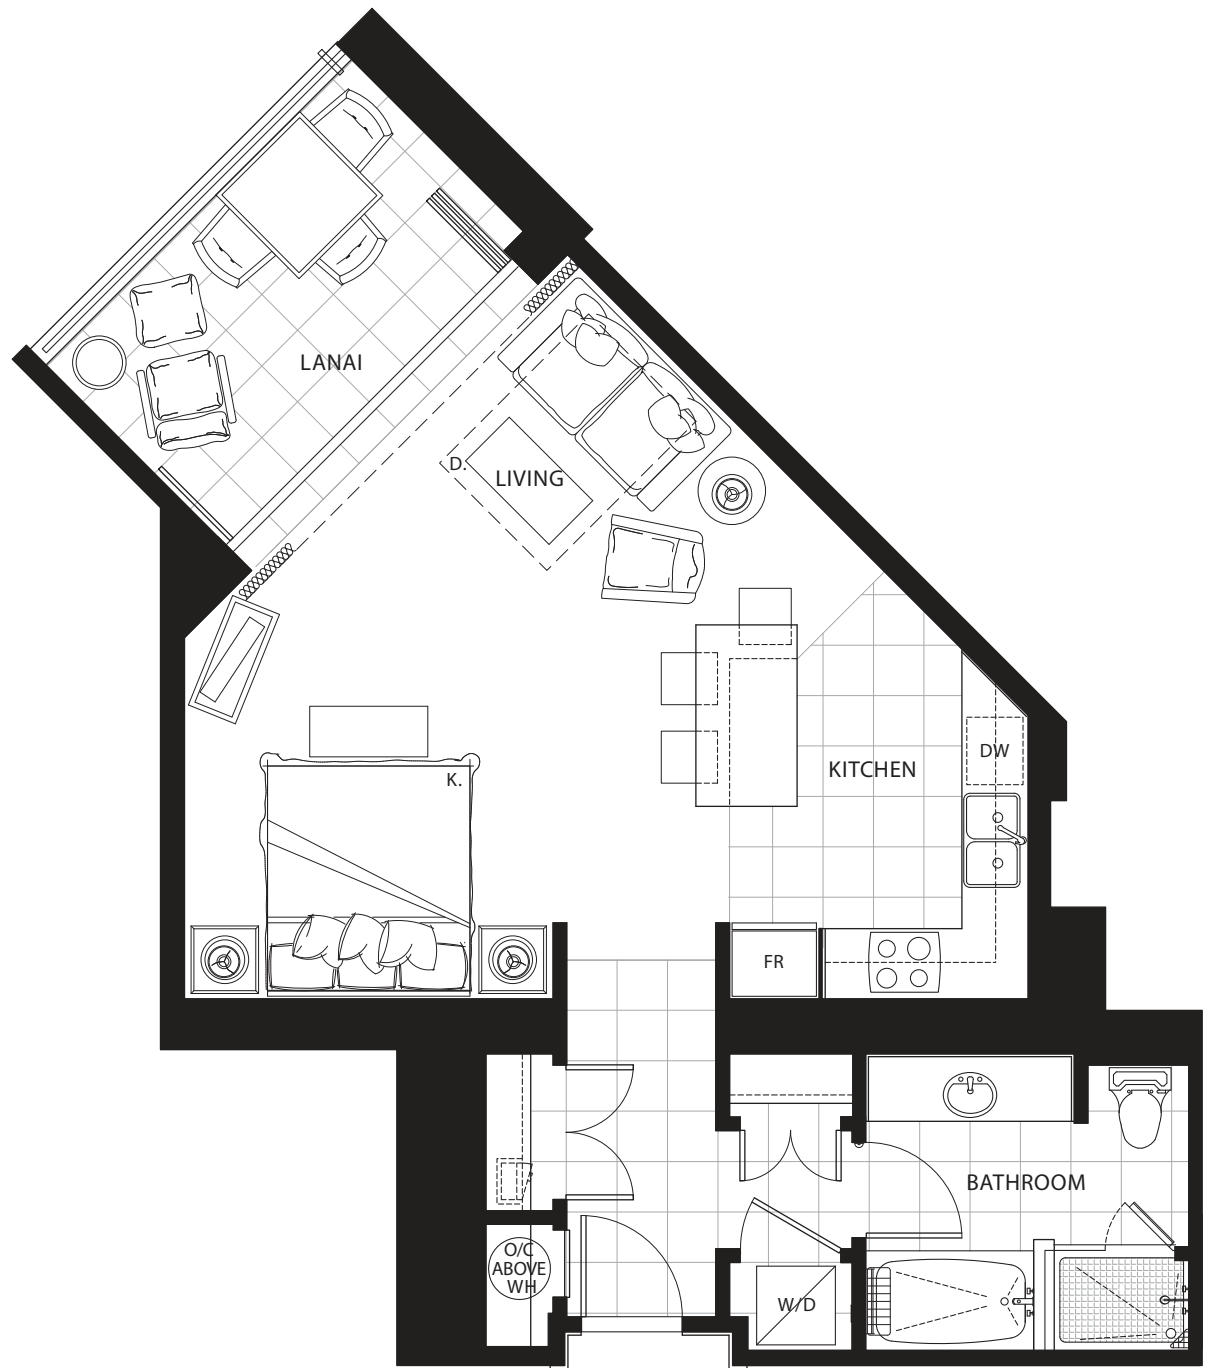

STUDIO

Plan A1a

595 sq. ft. Interior

100 sq. ft. Lanai

Suites: 215, 237, 315, 337, 415,
437, 515, 537, 615, 637,
715, 737, 815, 837

Subject to change. Developer reserves the right to make changes and modifications at any time without notice.

STUDIO
Plan A1-ADA

615 sq. ft. Interior

100 sq. ft. Lanai

Suites: 321, 421, 521, 621

BEACH/OCEAN RIVER POOL COURTYARD

MOUNTAIN VIEW

Subject to change. Developer reserves the right to make changes and modifications at any time without notice.

HONUA KAI
 KONEA ENCLAVE

STUDIO Plan A1b

580 sq. ft. Interior

100 sq. ft. Lanai

Suites: 22I, 23I, 33I, 43I, 53I,
63I, 72I, 73I, 82I, 83I,
92I, 93I

BEACH/OCEAN RIVER POOL COURTYARD

MOUNTAIN VIEW

Subject to change. Developer reserves the right to make changes and modifications at any time without notice.