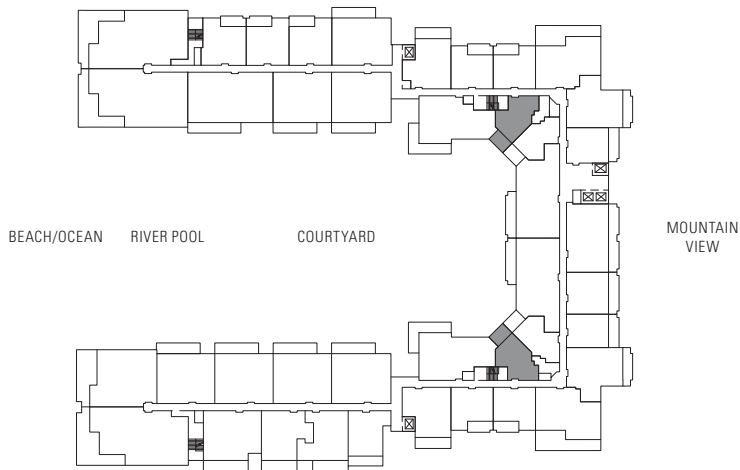

STUDIO

Plan A1a

595 sq. ft. Interior

100 sq. ft. Lanai

Suites: 215, 237, 315, 337, 415,
437, 515, 537, 615, 637,
715, 737, 815, 837

Subject to change. Developer reserves the right to make changes and modifications at any time without notice.

STUDIO
Plan A1-ADA

615 sq. ft. Interior

100 sq. ft. Lanai

Suites: 321, 421, 521, 621

BEACH/OCEAN RIVER POOL COURTYARD

MOUNTAIN VIEW

Subject to change. Developer reserves the right to make changes and modifications at any time without notice.

HONUA KAI
 KONEA ENCLAVE

STUDIO Plan A1b

580 sq. ft. Interior

100 sq. ft. Lanai

Suites: 22I, 23I, 33I, 43I, 53I,
63I, 72I, 73I, 82I, 83I,
92I, 93I

BEACH/OCEAN RIVER POOL COURTYARD

MOUNTAIN VIEW

Subject to change. Developer reserves the right to make changes and modifications at any time without notice.