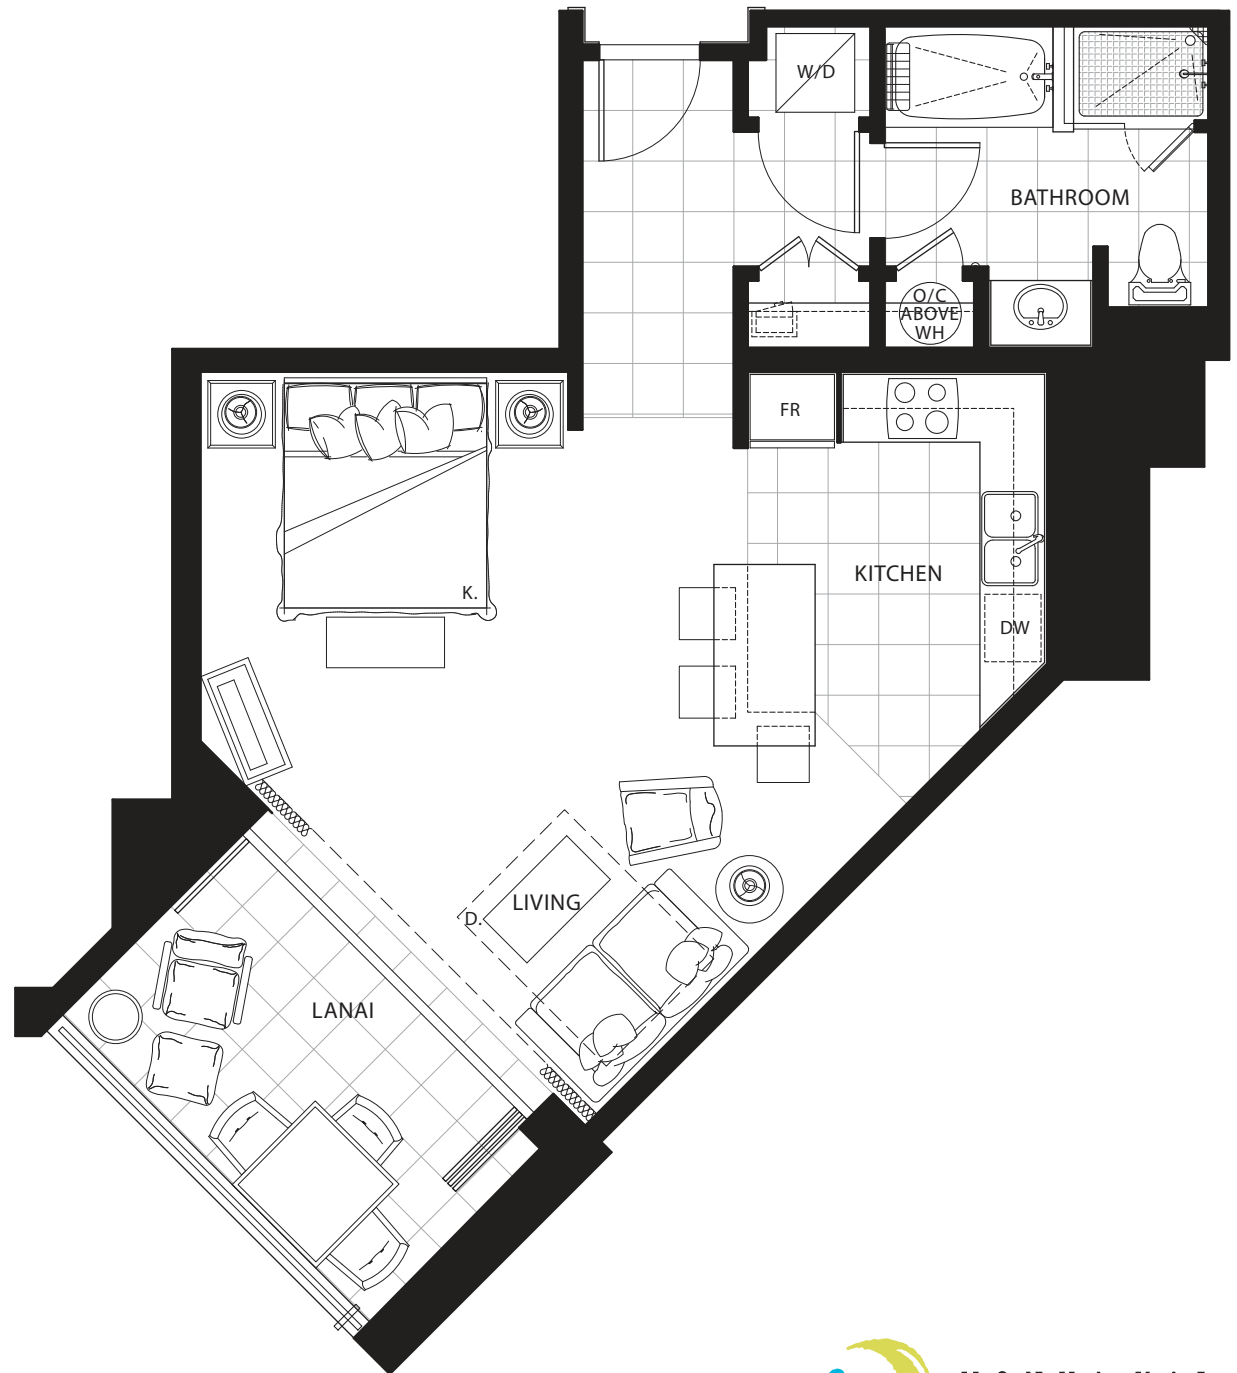

STUDIO

Plan A1a

595 sq. ft. Interior

100 sq. ft. Lanai

Suites: 215, 237, 315, 337, 415,
437, 515, 537, 615, 637,
715, 737, 815, 837

Subject to change. Developer reserves the right to make changes and modifications at any time without notice.

STUDIO
Plan A1-ADA

615 sq. ft. Interior

100 sq. ft. Lanai

Suites: 321, 421, 521, 621

BEACH/OCEAN RIVER POOL COURTYARD

MOUNTAIN VIEW

Subject to change. Developer reserves the right to make changes and modifications at any time without notice.

HONUA KAI
 KONEA ENCLAVE

STUDIO Plan A1b

580 sq. ft. Interior

100 sq. ft. Lanai

Suites: 22I, 23I, 33I, 43I, 53I,
63I, 72I, 73I, 82I, 83I,
92I, 93I

BEACH/OCEAN RIVER POOL COURTYARD

MOUNTAIN VIEW

Subject to change. Developer reserves the right to make changes and modifications at any time without notice.