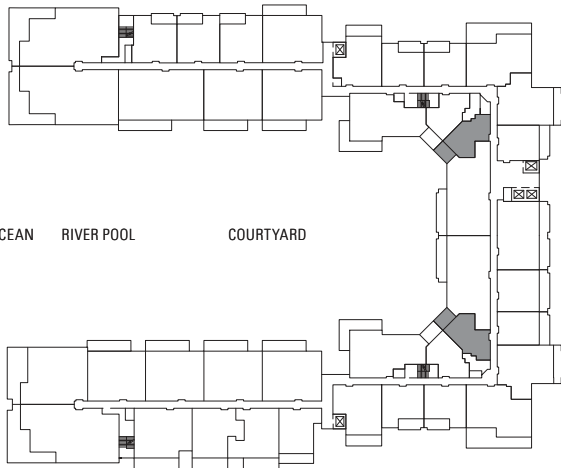

STUDIO

Plan A1a

595 sq. ft. Interior

100 sq. ft. Lanai

Suites: 215, 237, 315, 337, 415,
437, 515, 537, 615, 637,
715, 737, 815, 837

Subject to change. Developer reserves the right to make changes and modifications at any time without notice.

STUDIO
Plan A1-ADA

615 sq. ft. Interior

100 sq. ft. Lanai

Suites: 321, 421, 521, 621

BEACH/OCEAN RIVER POOL COURTYARD

MOUNTAIN VIEW

Subject to change. Developer reserves the right to make changes and modifications at any time without notice.

HONUA KAI
 KONEA ENCLAVE

STUDIO Plan A1b

580 sq. ft. Interior

100 sq. ft. Lanai

Suites: 22I, 23I, 33I, 43I, 53I,
63I, 72I, 73I, 82I, 83I,
92I, 93I

BEACH/OCEAN RIVER POOL COURTYARD

MOUNTAIN VIEW

Subject to change. Developer reserves the right to make changes and modifications at any time without notice.