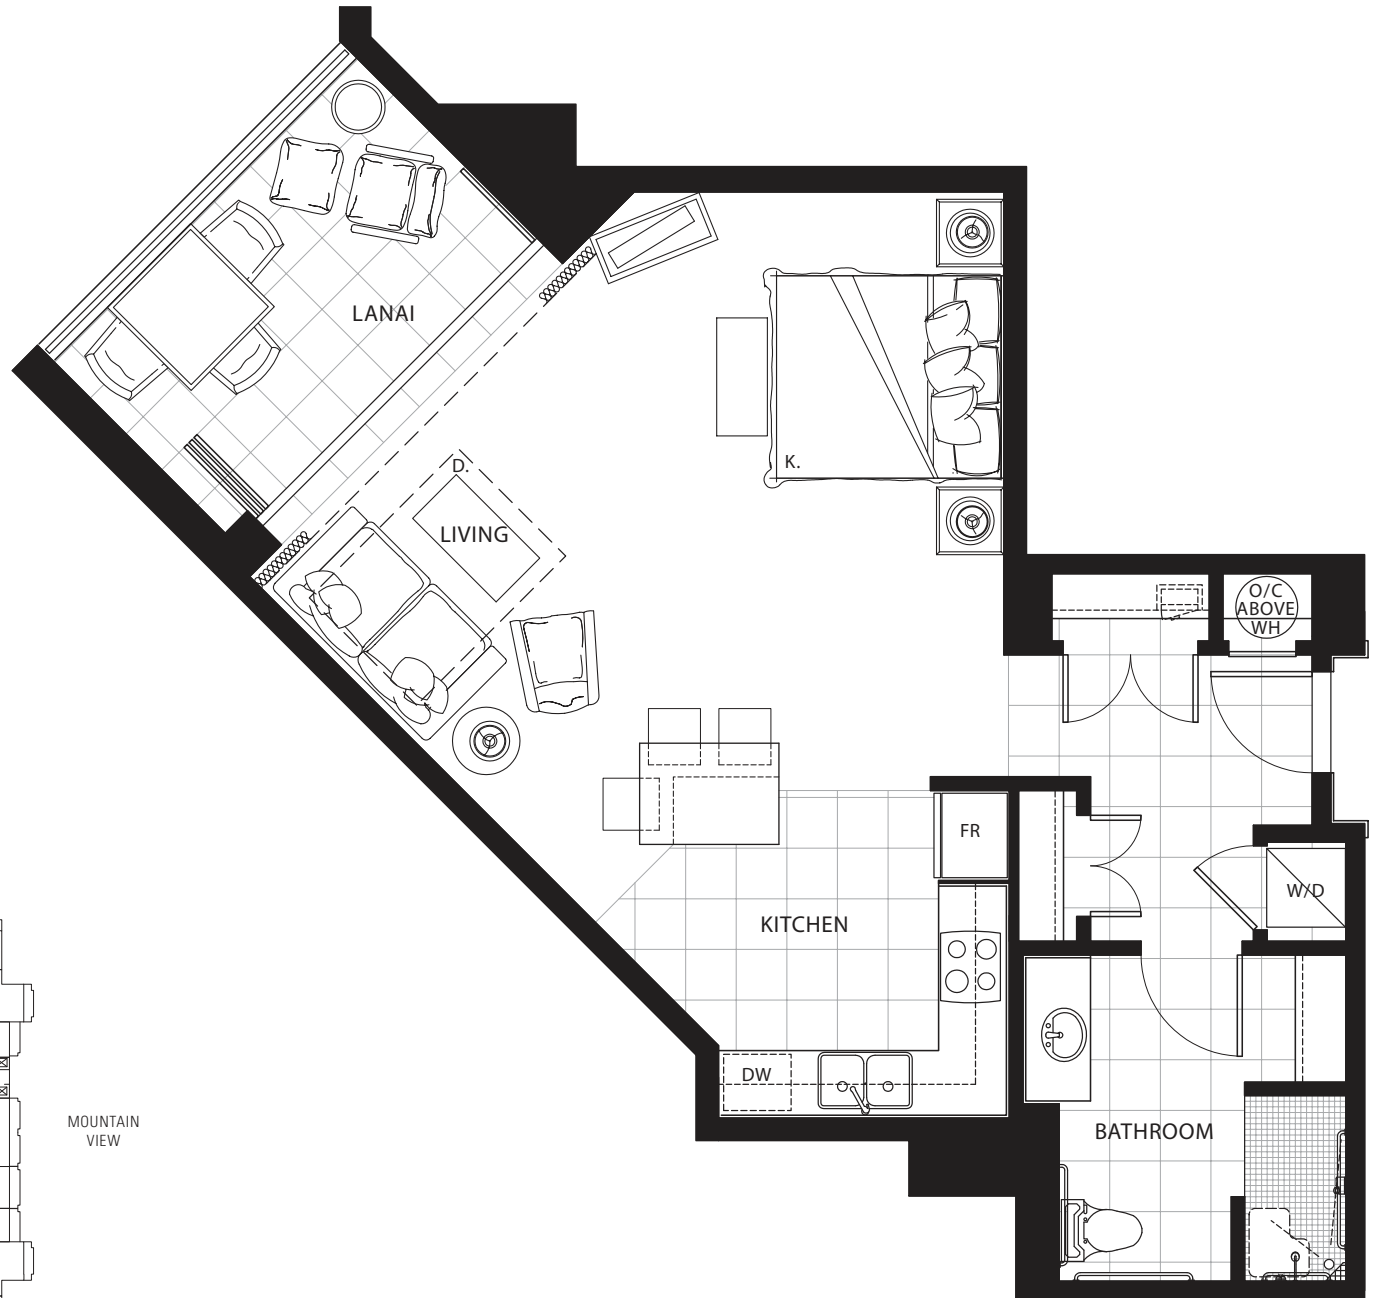

STUDIO

Plan A1a

595 sq. ft. Interior

100 sq. ft. Lanai

Suites: 215, 237, 315, 337, 415,
437, 515, 537, 615, 637,
715, 737, 815, 837

Subject to change. Developer reserves the right to make changes and modifications at any time without notice.

STUDIO
Plan A1-ADA

615 sq. ft. Interior

100 sq. ft. Lanai

Suites: 321, 421, 521, 621

BEACH/OCEAN RIVER POOL COURTYARD

MOUNTAIN VIEW

Subject to change. Developer reserves the right to make changes and modifications at any time without notice.

HONUA KAI
 KONEA ENCLAVE

STUDIO Plan A1b

580 sq. ft. Interior

100 sq. ft. Lanai

Suites: 22I, 23I, 33I, 43I, 53I,
63I, 72I, 73I, 82I, 83I,
92I, 93I

BEACH/OCEAN RIVER POOL COURTYARD

MOUNTAIN VIEW

Subject to change. Developer reserves the right to make changes and modifications at any time without notice.