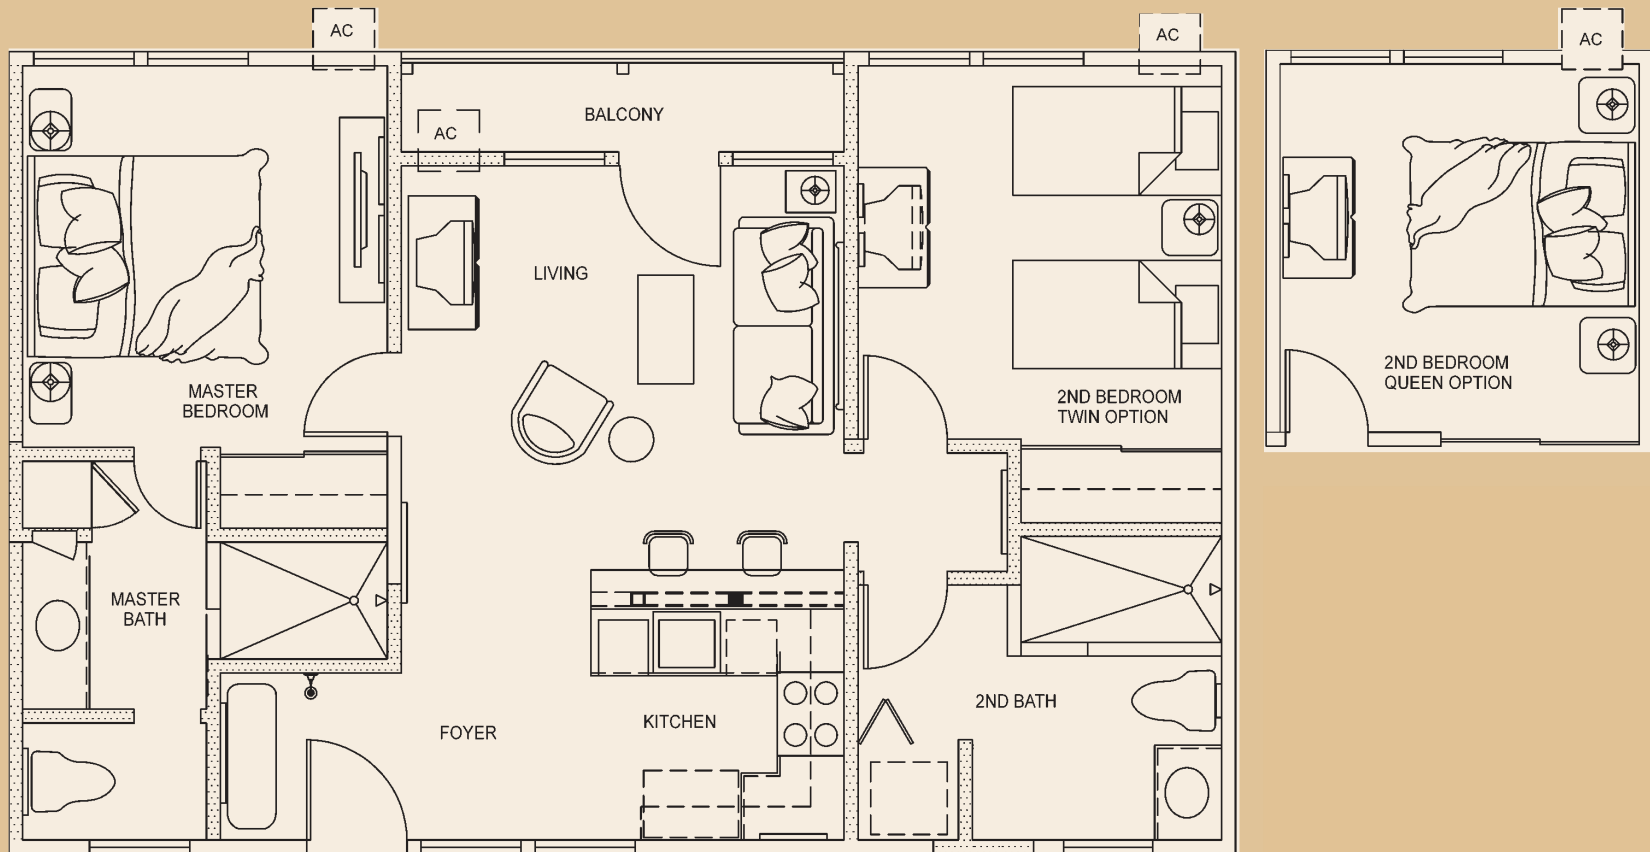

# aina-nalu

HIBISCUS MODEL 2B - 2ND FLOOR  
TWO BEDROOM TWO BATH

Approximate Net Square  
Footage: 832<sup>±</sup> sq ft.

The developer reserves the right to substitute any item within the furniture package to a comparable piece of furniture, television, soft goods, etc. Items may be substituted due to availability, shipping lead times, etc. Every effort will be made to keep this furniture list intact. March 2005.