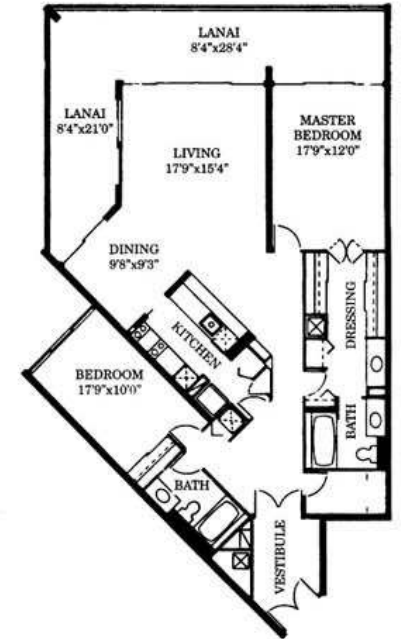

## APARTMENT D

1 BEDROOM / 1 BATH

## APARTMENT E

STUDIO

## APARTMENT F

2 BEDROOM / 2 BATH

## APARTMENT G

2 BEDROOM / 2 BATH

INTERIOR AREA	1,507 sq. ft.
LANAI / ENTRY	498 sq. ft.
TOTAL	2,005 sq. ft.

**WHALERS ASSOCIATES**

ASK FOR THE BEST

KELLER WILLIAMS REALTY MAUI