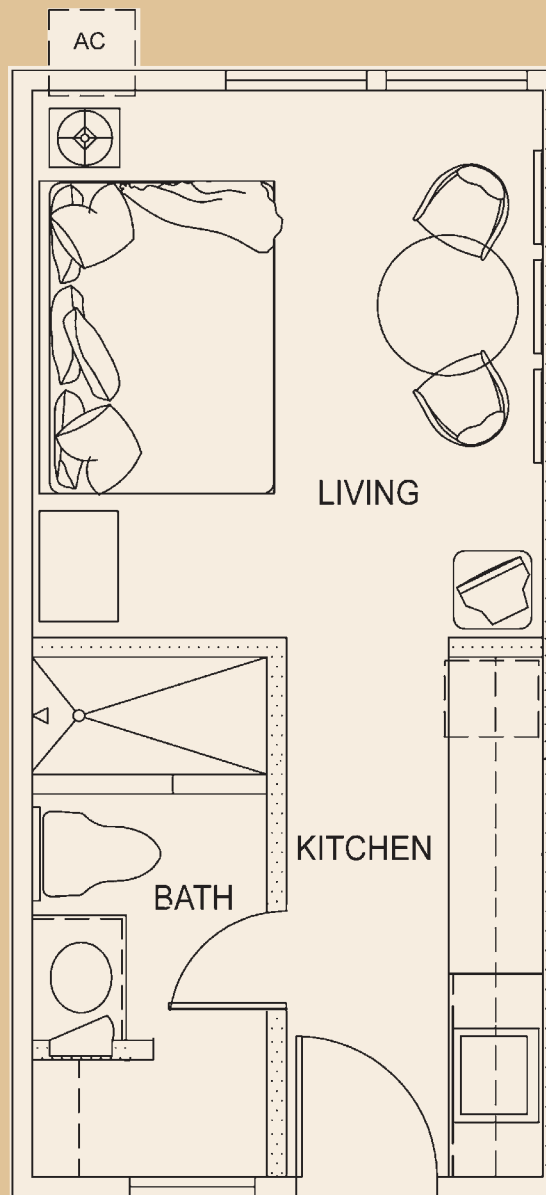

# aina-nalu

## PUA MODEL STUDIO

Approximate Net Square  
Footage: 252<sup>±</sup> sq ft.

The developer reserves the right to substitute any item within the furniture package to a comparable piece of furniture, television, soft goods, etc.  
Items may be substituted due to availability, shipping lead times, etc. Every effort will be made to keep this furniture list intact. March 2005.